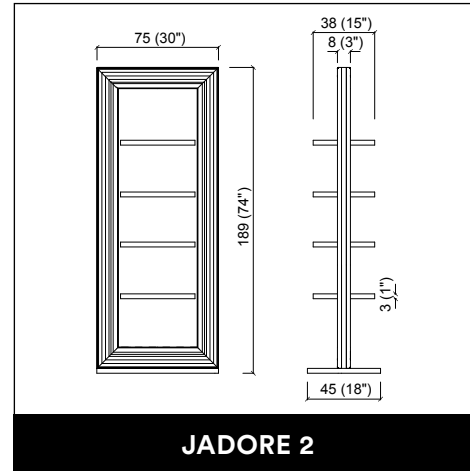

ULTRAWASH BLACK BASIC