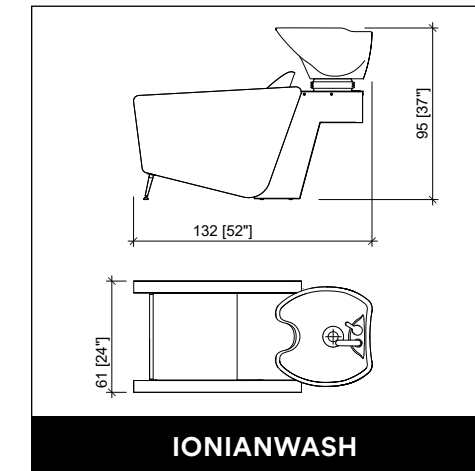

BETELGEUSE ISLAND 4P