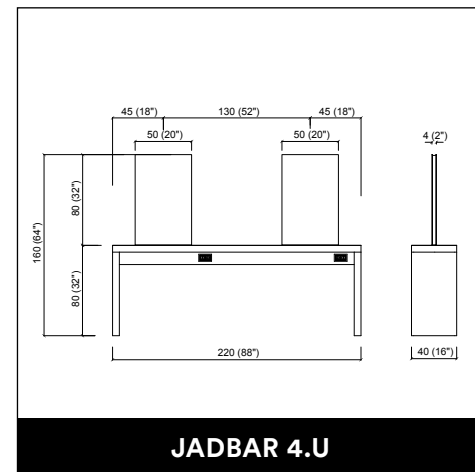

JADBAR 2.0

JADBAR 4.U