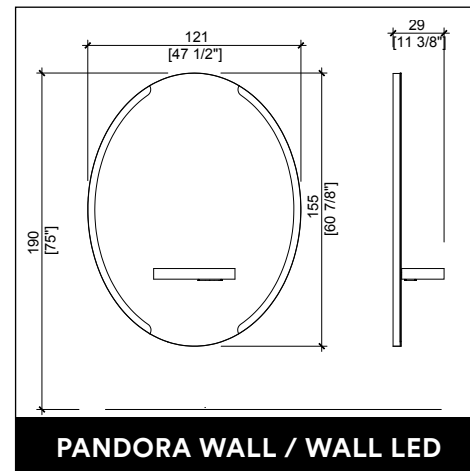

MADISON DOUBLE

MADISON INFINITE 2P

U-SHAPE MAKE UP

PANDORA WALL / WALL LED

VENUS E LEVEL

PROVOCATEUR E LEVEL

TWIST

CREUSA ROTO