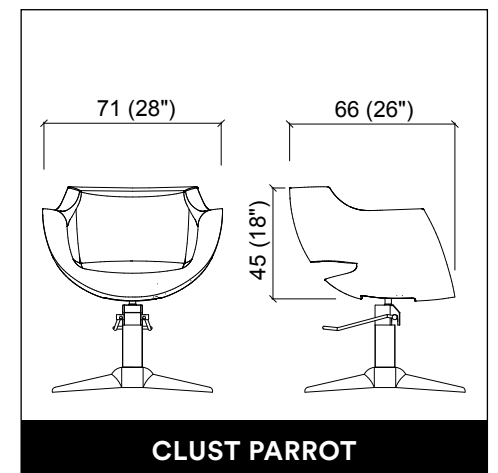

PROVOCATEUR E LEVEL

CLUST PARROT