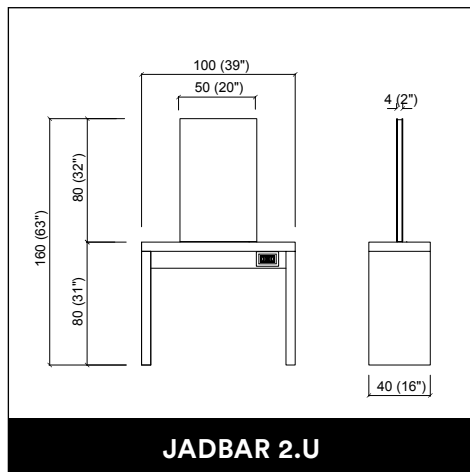

JADMAHAL

JADBAR 2.U