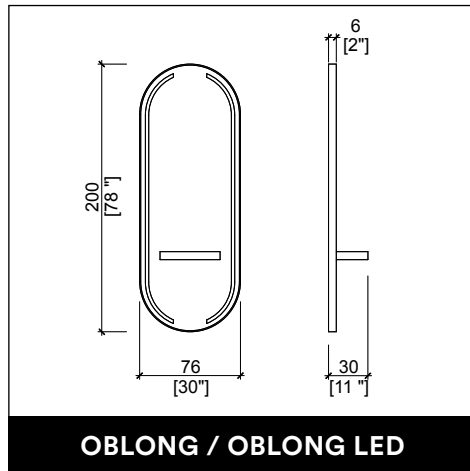

OBLONGATE PIPE LED

BLUESCHAIR MAKE UP

BETELGEUSE ISLAND 2P

BETELGEUSE ISLAND 4P

OBLONG / OBLONG LED

OBLONG PIPE LED

BLUESCHAIR ROTO

BETELGEUSE WALL 1P