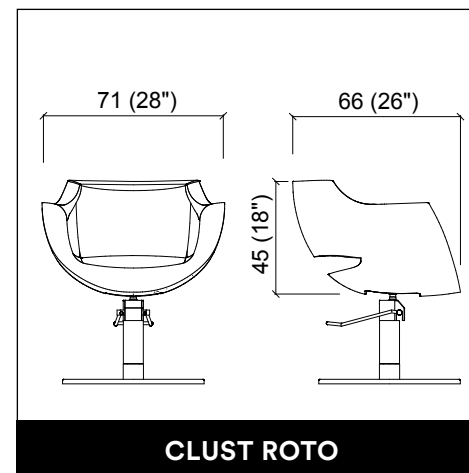

VENUS E LEVEL

CLUST ROTO