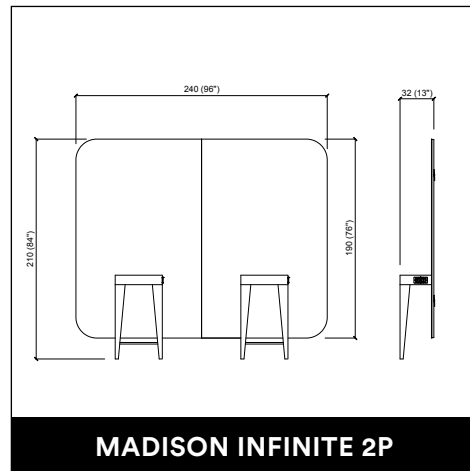

MADISON DOUBLE

MADISON INFINITE 2P

U-SHAPE MAKE UP

PANDORA WALL / WALL LED

VENUS E LEVEL

PROVOCATEUR E LEVEL

TWIST

CREUSA ROTO