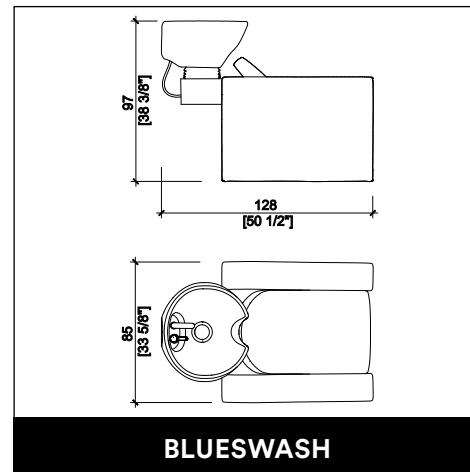

OBLONG PIPE LED

BLUESWASH