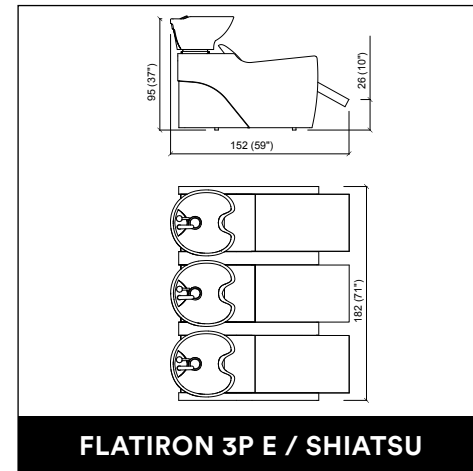

ULTRAWASH Q CHROME BASIC