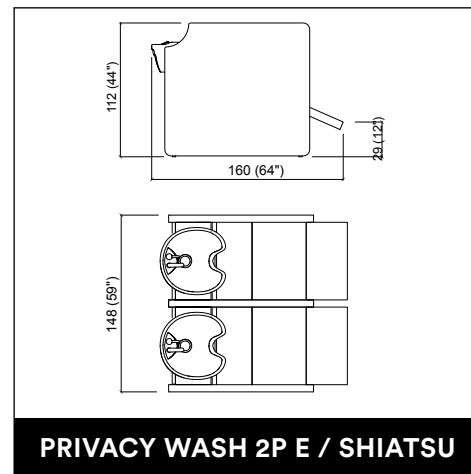

AUREOLE ROTO

PRIVACY WASH 2P E / SHIATSU