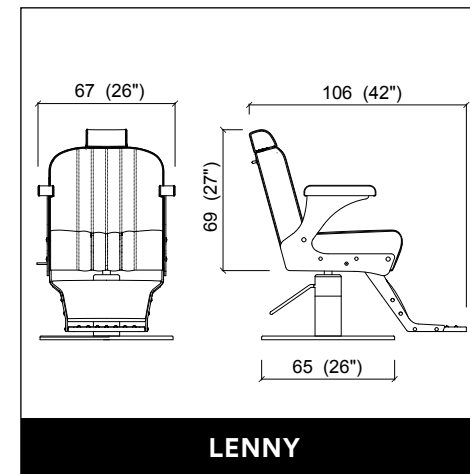

AUREOLE PARROT

PRIVACY WASH E / SHIATSU

PRIVACY WASH 2P E / SHIATSU

STATUS DESK 90

LENNY

BACKINBLACK

BACKINBLACK 2P

BACKINBLACK 3P