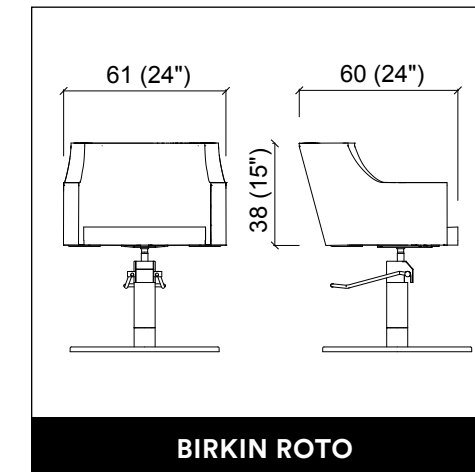

IONIANWASH

BIRKIN ROTO