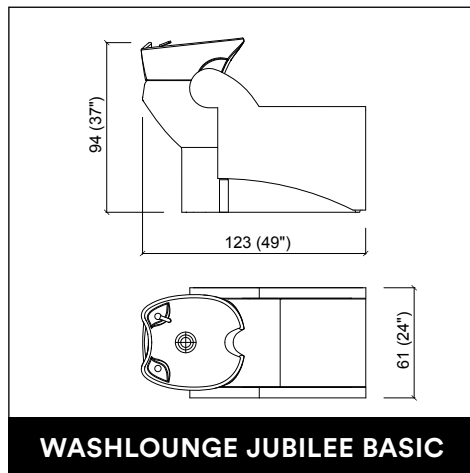

CELEBRITY PRIME E / SHIATSU