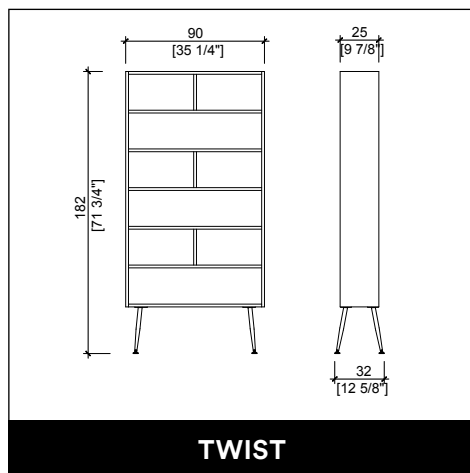

MADISON DOUBLE

MADISON INFINITE 2P

U-SHAPE MAKE UP

PANDORA WALL / WALL LED

VENUS E LEVEL

PROVOCATEUR E LEVEL

TWIST

CREUSA ROTO