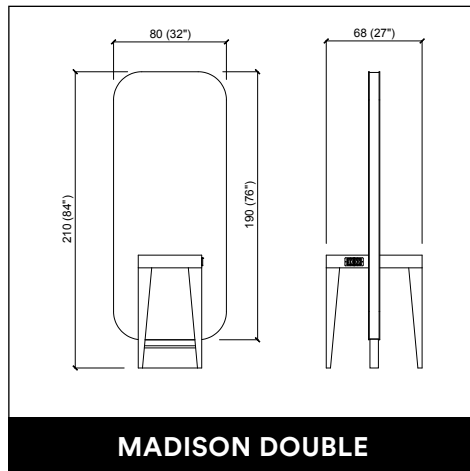

MADISON DOUBLE

MADISON INFINITE 2P

U-SHAPE MAKE UP

PANDORA WALL / WALL LED

VENUS E LEVEL

PROVOCATEUR E LEVEL

TWIST

CREUSA ROTO