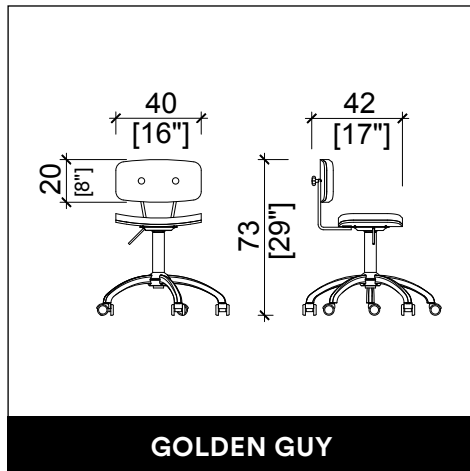

A95

GA82

PPA80

BELLATRIX / BELLATRIX 2SIDED

SPECH

FLEX

GOLDEN GUY

ICART