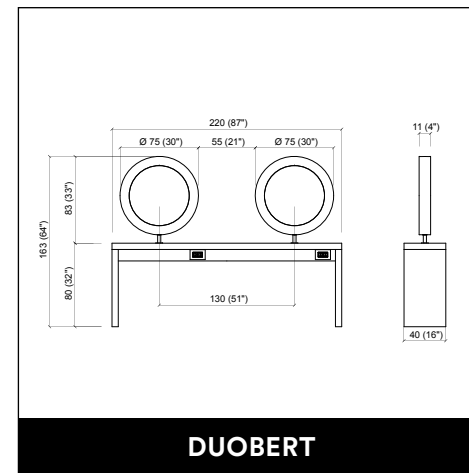

MONOBERT

MONOBERT WALL

WASHLOUNGE JUBILEE BASIC

WASHLOUNGE JUBILEE E / SHIATSU

AUREOLE ROTO

DUOBERT

DUOBERT WALL

STATUS DESK 150