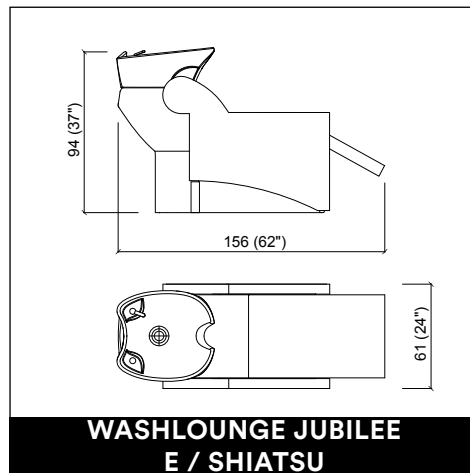

CELEBRITY PRIME SOFA 2P E / SHIATSU