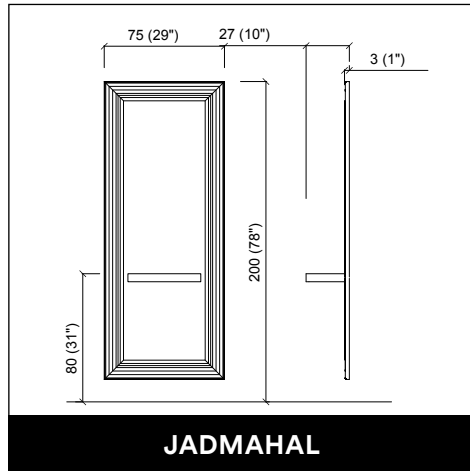

BIRKIN PARROT