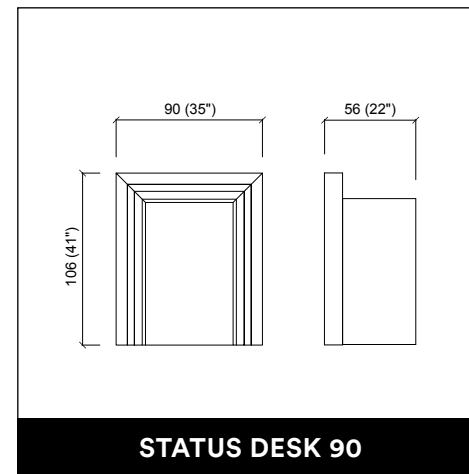

DUOBERT

STATUS DESK 90