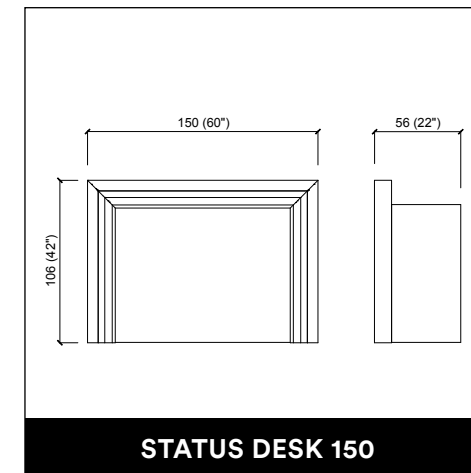

MONOBERT WALL