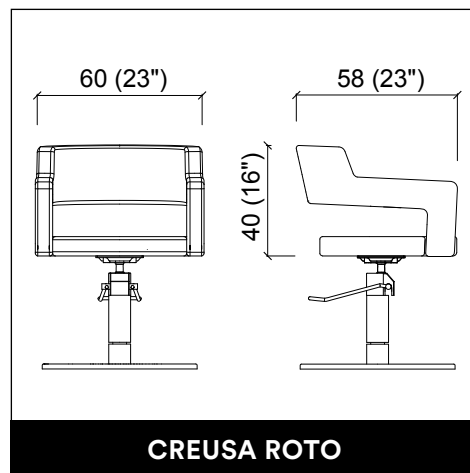

MADISON DOUBLE

MADISON INFINITE 2P

U-SHAPE MAKE UP

PANDORA WALL / WALL LED

VENUS E LEVEL

PROVOCATEUR E LEVEL

TWIST

CREUSA ROTO