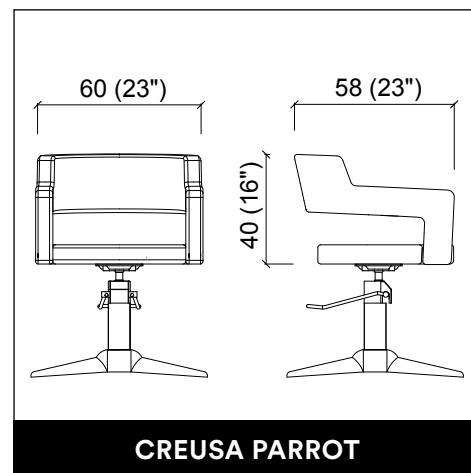

MADISON DOUBLE

MADISON INFINITE 2P

U-SHAPE MAKE UP

PANDORA WALL / WALL LED

VENUS E LEVEL

PROVOCATEUR E LEVEL

TWIST

CREUSA ROTO