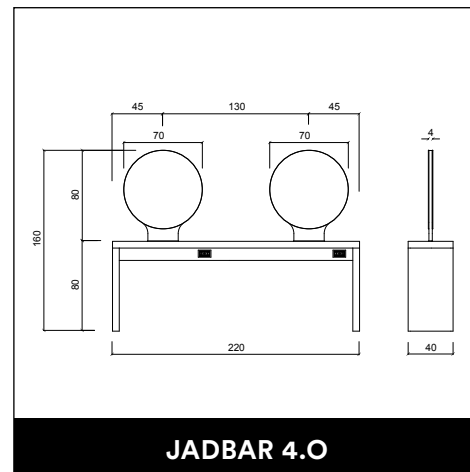

JADORE 2

JADBAR 4.0