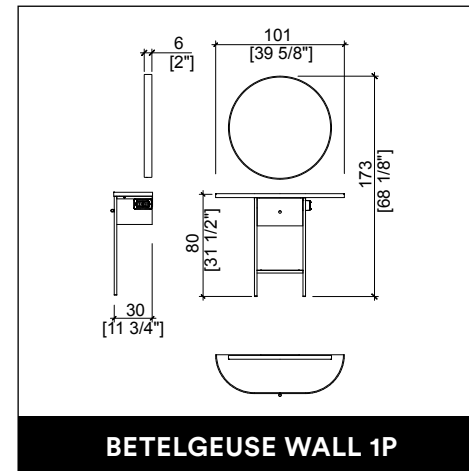

BLUESCHAIR MAKE UP