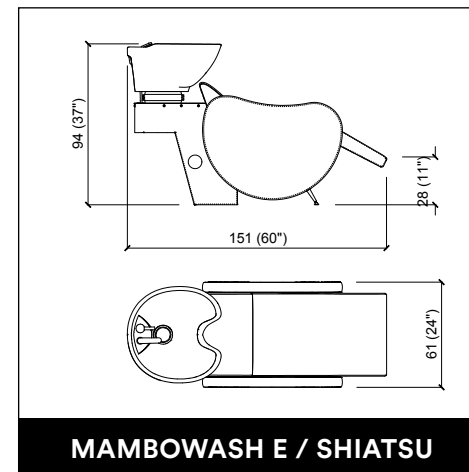

FIFTIES ROTO

MAMBOWASH E / SHIATSU