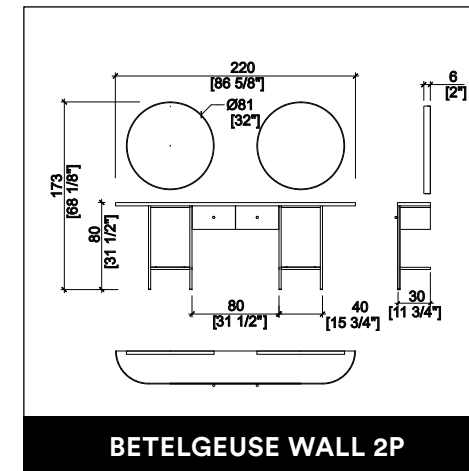

OBLONGATE PIPE LED

BLUESCHAIR MAKE UP

BETELGEUSE ISLAND 2P

BETELGEUSE ISLAND 4P

OBLONG / OBLONG LED

OBLONG PIPE LED

BLUESCHAIR ROTO

BETELGEUSE WALL 1P