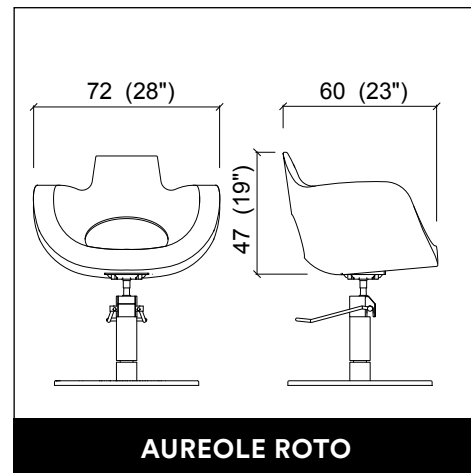

MONOBERT

MONOBERT WALL

WASHLOUNGE JUBILEE BASIC

WASHLOUNGE JUBILEE E / SHIATSU

AUREOLE ROTO

DUOBERT

DUOBERT WALL

STATUS DESK 150