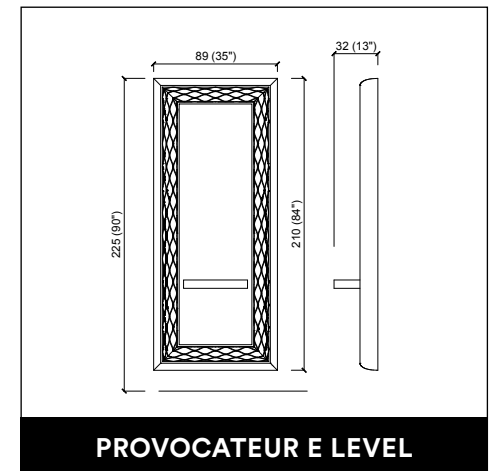

MADISON DOUBLE

MADISON INFINITE 2P

U-SHAPE MAKE UP

PANDORA WALL / WALL LED

VENUS E LEVEL

PROVOCATEUR E LEVEL

TWIST

CREUSA ROTO