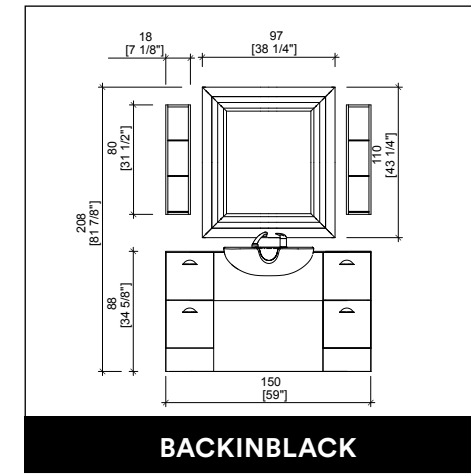

STATUS DESK 150

BACKINBLACK