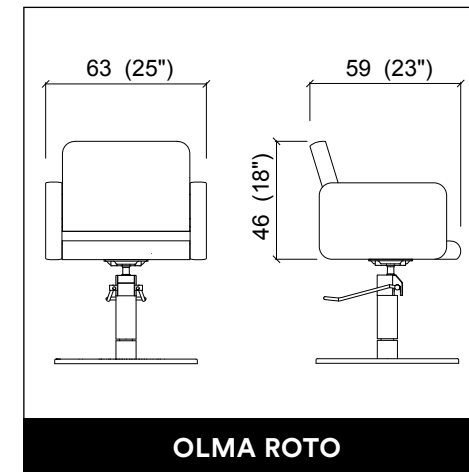

BETELGEUSE WALL 2P

OLMA ROTO