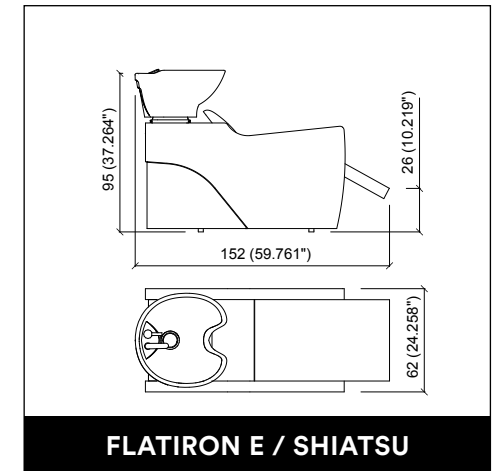

FLATIRON

FLATIRON E / SHIATSU

PEGGYSUE MOVIBILE

PEGGYSUE MOVIBILE STOREST

CLUBWASH

FLATIRON 2P

FLATIRON 2P E / SHIATSU

U-SHAPE ROTO