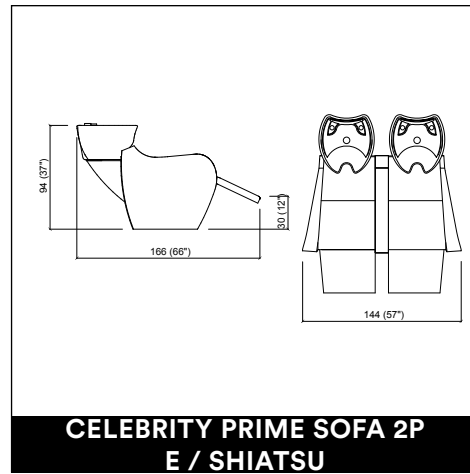

CREUSA PARROT

TIMEGATE

CLUST ROTO

CLUST PARROT

CELEBRITY PRIME E / SHIATSU

CELEBRITY PRIME SOFA 2P E / SHIATSU

CELEBRITY PRIME SOFA 3P E / SHIATSU2P

PRIVACY WASH 3P E / SHIATSU