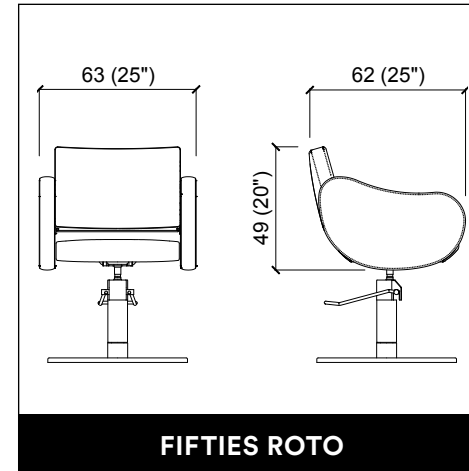

BIRKIN SOFA