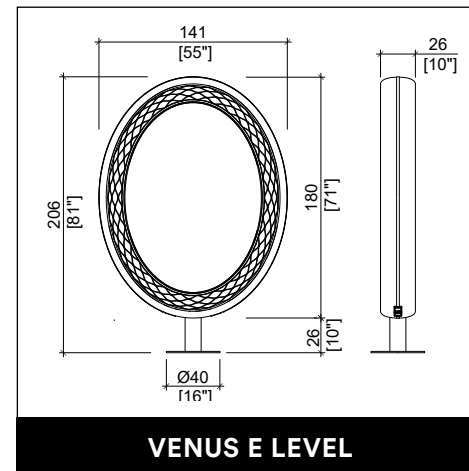

MADISON DOUBLE

MADISON INFINITE 2P

U-SHAPE MAKE UP

PANDORA WALL / WALL LED

VENUS E LEVEL

PROVOCATEUR E LEVEL

TWIST

CREUSA ROTO