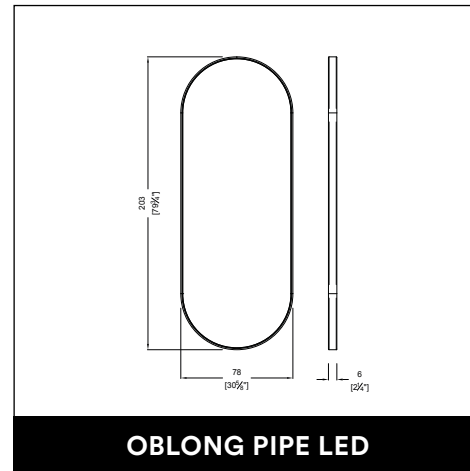

OBLONGATE PIPE LED

BLUESCHAIR MAKE UP

BETELGEUSE ISLAND 2P

BETELGEUSE ISLAND 4P

OBLONG / OBLONG LED

OBLONG PIPE LED

BLUESCHAIR ROTO

BETELGEUSE WALL 1P