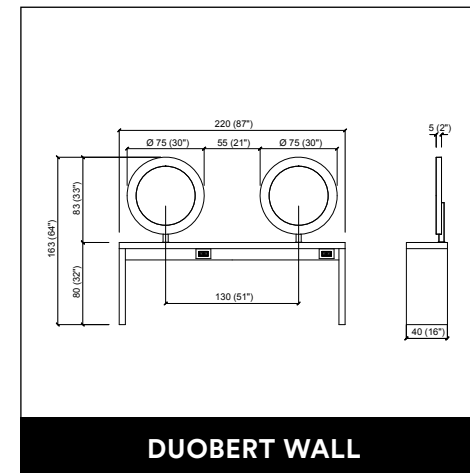

MONOBERT

MONOBERT WALL

WASHLOUNGE JUBILEE BASIC

WASHLOUNGE JUBILEE E / SHIATSU

AUREOLE ROTO

DUOBERT

DUOBERT WALL

STATUS DESK 150