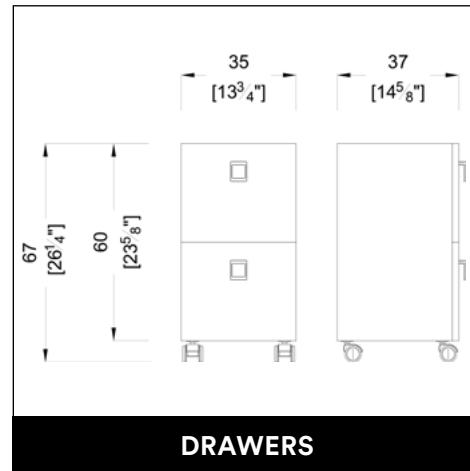

F120TL

DRAWERS