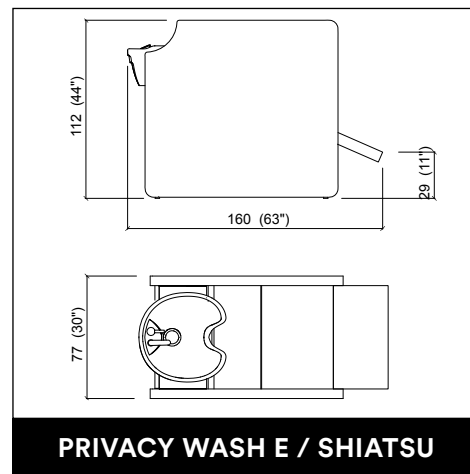

WASHLOUNGE JUBILEE E / SHIATSU

PRIVACY WASH 2P E / SHIATSU

PRIVACY WASH E / SHIATSU