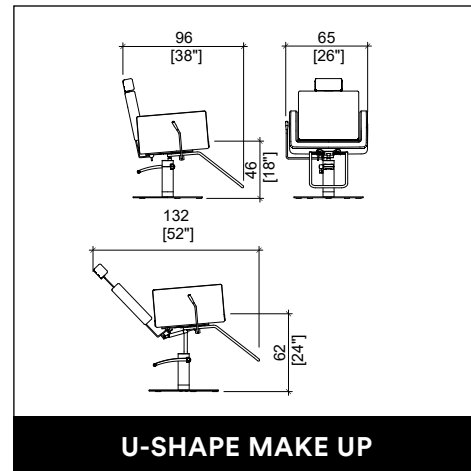

MADISON DOUBLE

MADISON INFINITE 2P

U-SHAPE MAKE UP

PANDORA WALL / WALL LED

VENUS E LEVEL

PROVOCATEUR E LEVEL

TWIST

CREUSA ROTO