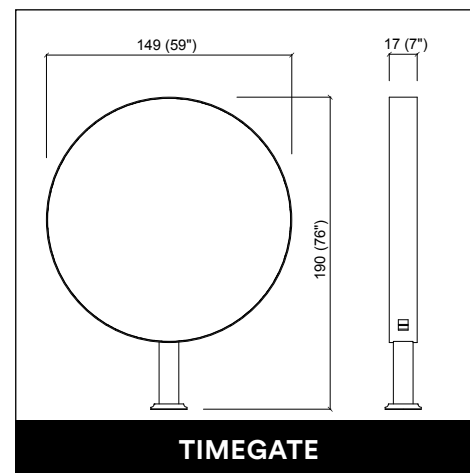

PANDORA WALL / WALL LED

TIMEGATE