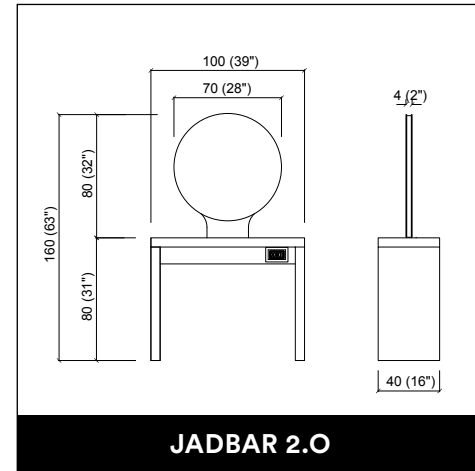

ULTRAWASH BLACK E / SHIATSU