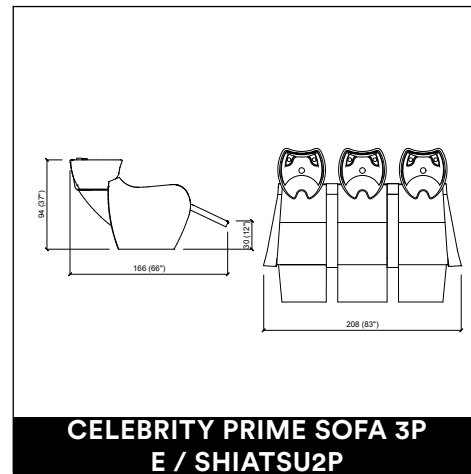

CREUSA PARROT

TIMEGATE

CLUST ROTO

CLUST PARROT

CELEBRITY PRIME E / SHIATSU

CELEBRITY PRIME SOFA 2P E / SHIATSU

CELEBRITY PRIME SOFA 3P E / SHIATSU2P

PRIVACY WASH 3P E / SHIATSU