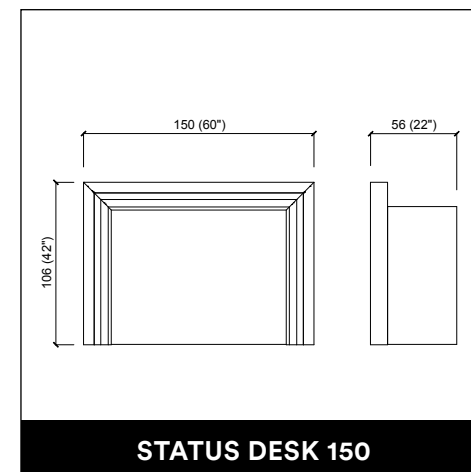

MONOBERT WALL

WASHLOUNGE JUBILEE BASIC

WASHLOUNGE JUBILEE E / SHIATSU

AUREOLE ROTO

DUOBERT

DUOBERT WALL

STATUS DESK 150

AUREOLE PARROT