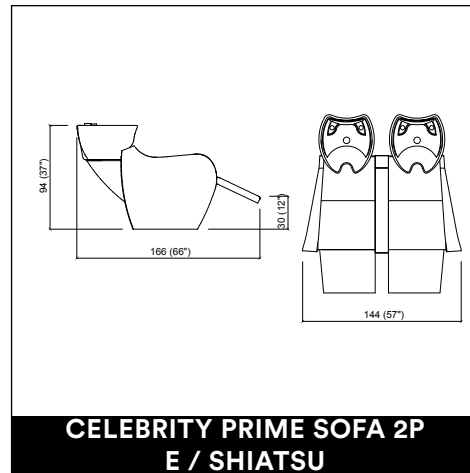

TIMEGATE

CLUST ROTO

CLUST PARROT

CELEBRITY PRIME E / SHIATSU

CELEBRITY PRIME SOFA 2P E / SHIATSU

CELEBRITY PRIME SOFA 3P E / SHIATSU2P

PRIVACY WASH 3P E / SHIATSU

MONOBERT