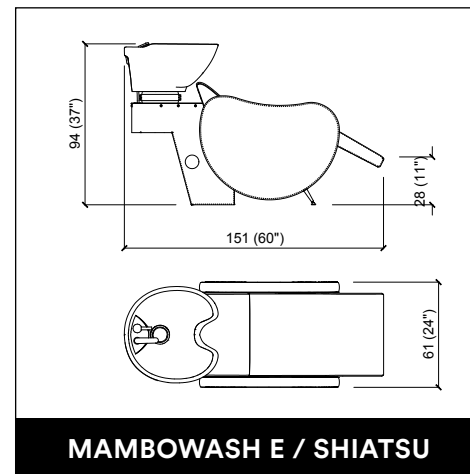

MUUMUU ECO BASIC