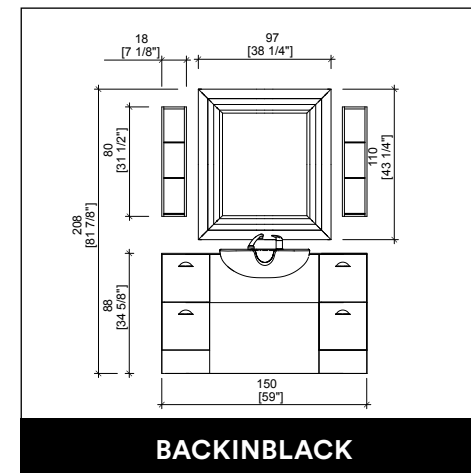

STATUS DESK 150

FLATIRON 3P

BACKINBLACK