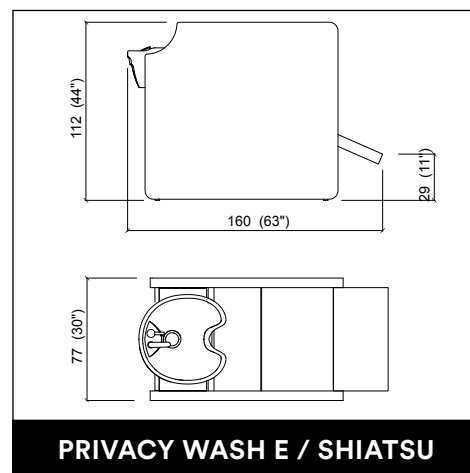

MONOBERT WALL

WASHLOUNGE JUBILEE BASIC

WASHLOUNGE JUBILEE E / SHIATSU

AUREOLE ROTO

DUOBERT

DUOBERT WALL

STATUS DESK 150

AUREOLE PARROT