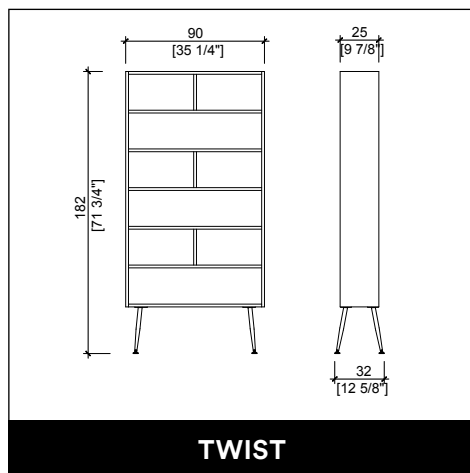

MADISON INFINITE 2P

U-SHAPE MAKE UP

PANDORA WALL / WALL LED

VENUS E LEVEL

PROVOCATEUR E LEVEL

TWIST

CREUSA ROTO

CREUSA PARROT