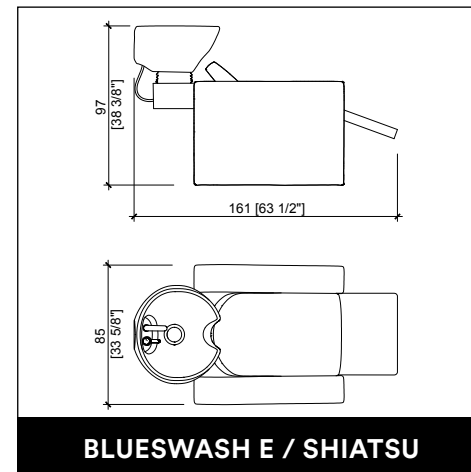

BLUESCHAIR ROTO

BLUESWASH E / SHIATSU