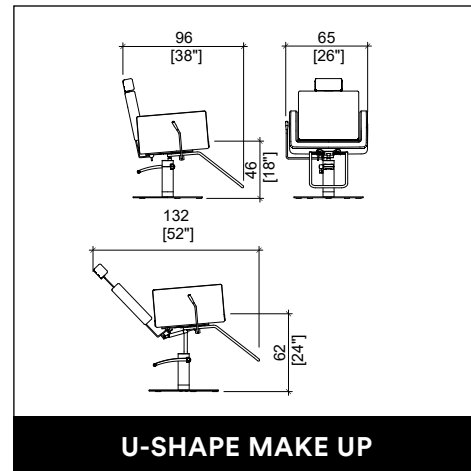

MADISON INFINITE 2P

U-SHAPE MAKE UP

PANDORA WALL / WALL LED

VENUS E LEVEL

PROVOCATEUR E LEVEL

TWIST

CREUSA ROTO

CREUSA PARROT