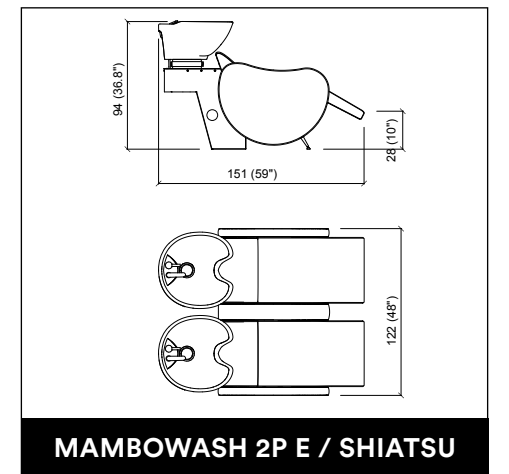

PANDORA / PANDORA LED