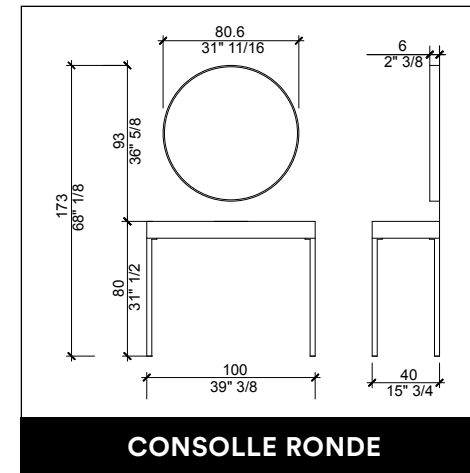

PRIVACY FAUBOURG 1P E/SHIATSU