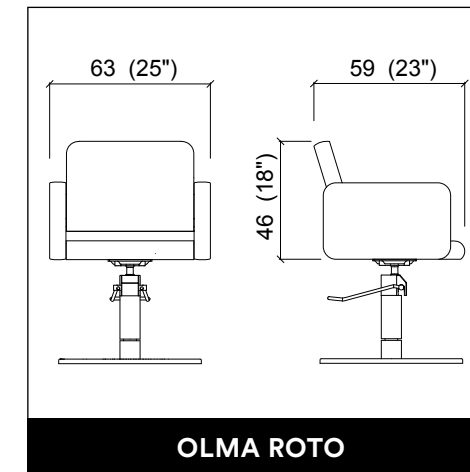

BETELGEUSE WALL 2P

OLMA ROTO