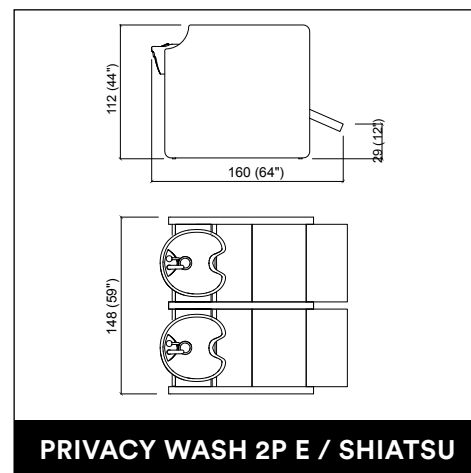

AUREOLE ROTO

SRV STATION

PRIVACY WASH 2P E / SHIATSU