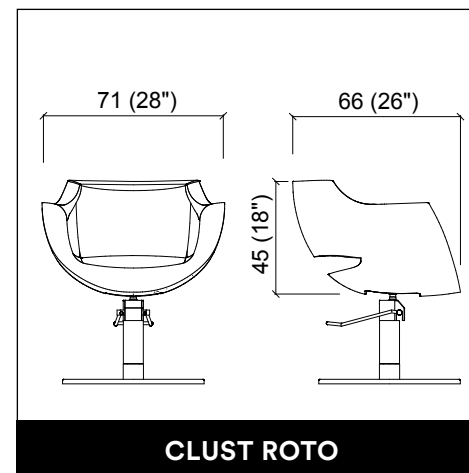

VENUS E LEVEL

MONOBERT

CLUST ROTO