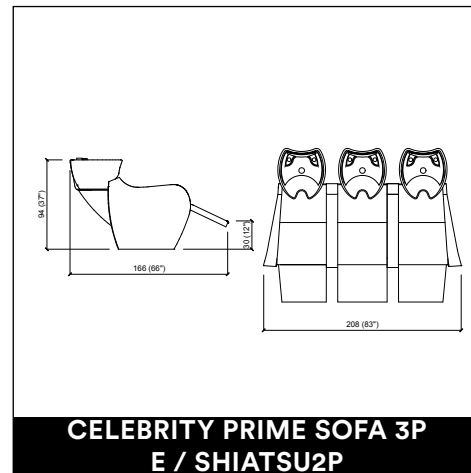

TIMEGATE

CLUST ROTO

CLUST PARROT

CELEBRITY PRIME E / SHIATSU

CELEBRITY PRIME SOFA 2P E / SHIATSU

CELEBRITY PRIME SOFA 3P E / SHIATSU2P

PRIVACY WASH 3P E / SHIATSU

MONOBERT