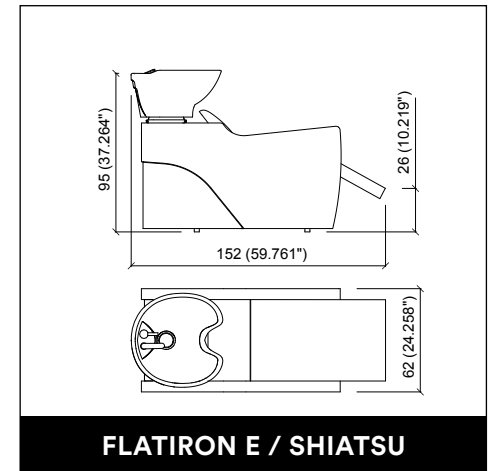

FLATIRON E / SHIATSU

PEGGYSUE MOVIBILE

PEGGYSUE MOVIBILE STOREST

CLUBWASH

FLATIRON 2P

FLATIRON 2P E / SHIATSU

U-SHAPE ROTO

U-SHAPE PARROT