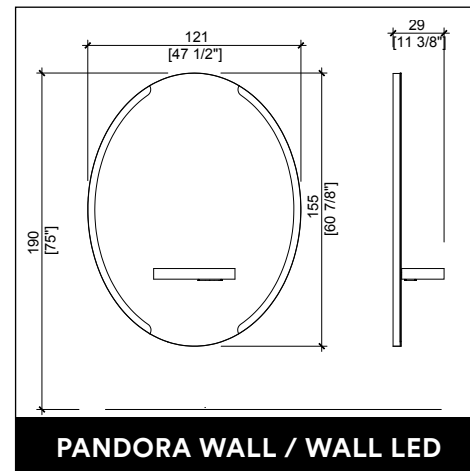

MADISON INFINITE 2P

U-SHAPE MAKE UP

PANDORA WALL / WALL LED

VENUS E LEVEL

PROVOCATEUR E LEVEL

TWIST

CREUSA ROTO

CREUSA PARROT