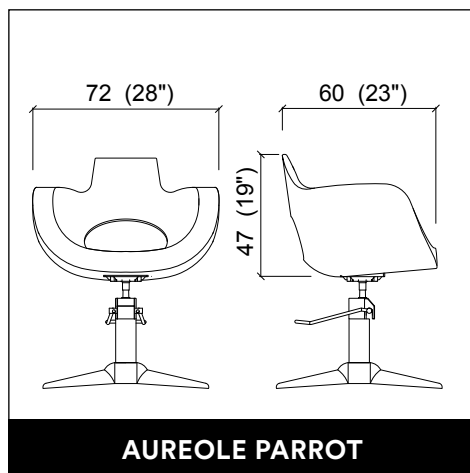

MONOBERT WALL

WASHLOUNGE JUBILEE BASIC

WASHLOUNGE JUBILEE E / SHIATSU

AUREOLE ROTO

DUOBERT

DUOBERT WALL

STATUS DESK 150

AUREOLE PARROT