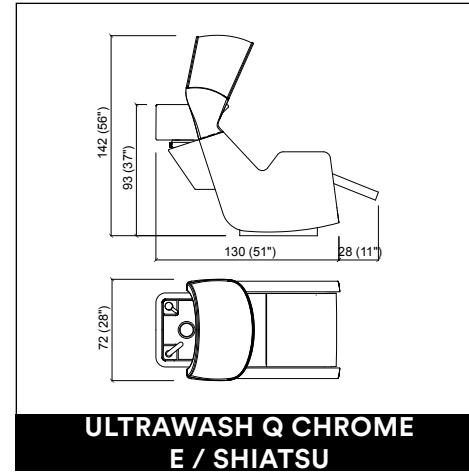

ULTRAWASH Q CHROME E / SHIATSU