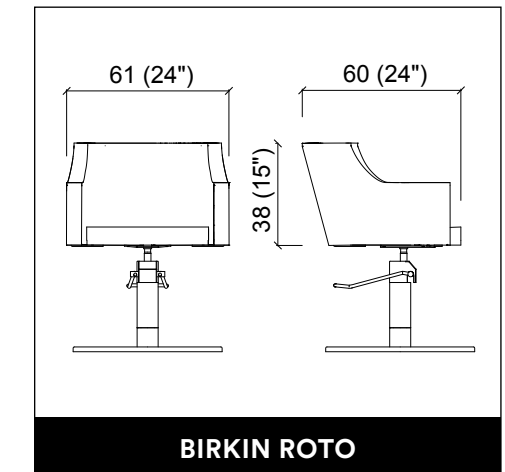

IONIANWASH

BIRKIN ROTO