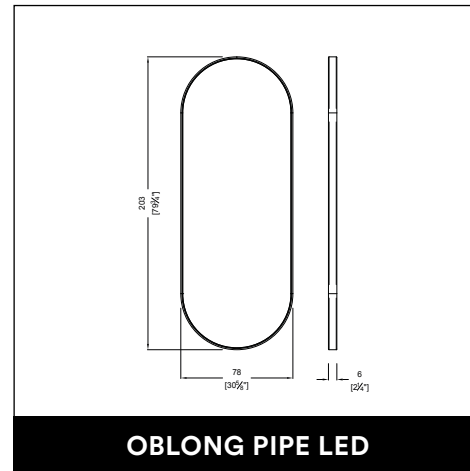

OBLONGATE / OBLONGATE LED

OBLONGATE PIPE LED

BLUESCHAIR MAKE UP

BETELGEUSE ISLAND 2P

BETELGEUSE ISLAND 4P

OBLONG / OBLONG LED

OBLONG PIPE LED

BLUESCHAIR ROTO