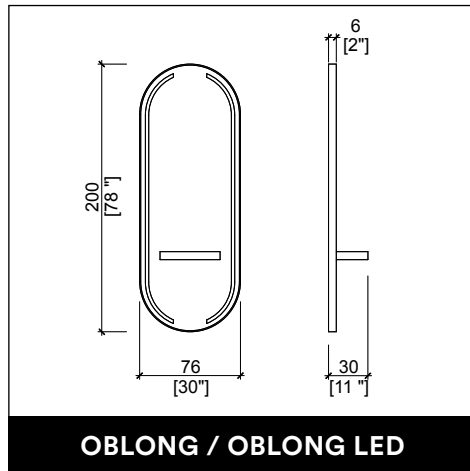

OBLONGATE / OBLONGATE LED

OBLONGATE PIPE LED

BLUESCHAIR MAKE UP

BETELGEUSE ISLAND 2P

BETELGEUSE ISLAND 4P

OBLONG / OBLONG LED

OBLONG PIPE LED

BLUESCHAIR ROTO