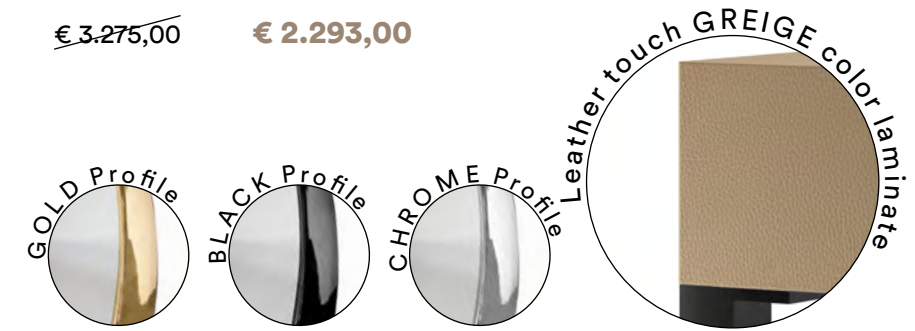

Glossy black or chromed finish frame and matt black or chromed finish legs.

~~€ 2.535,00~~ € 1.775,00

Frame and legs in gold finish.

~~€ 3.175,00~~ € 2.223,00

TROUSSE

Scissors holder. Available in Black or Merzouga color vinyl.

~~€ 180,00~~ € 126,00

220x40x173 H cm

ILOT RONDE 4P

-30%

4 seater central workstation with integrated sockets.
6 cm shiny black or gold color or chromed mirror frame.
Black mat or gold color metal PVD, top shelf melamine.

Glossy black or chromed finish frame and matt black or chromed finish legs.

~~€ 3.485,00~~ € 2.440,00

Frame and legs in gold finish.

~~€ 4.645,00~~ € 3.252,00

100x40x190 H cm

ILOT CARRÉ

-30%

Double central workstation with integrated sockets.
6 cm shiny black or gold color or chromed mirror frame.
Black mat or gold color metal PVD, top shelf melamine.

Glossy black or chromed finish frame and matt black or chromed finish legs.

~~€ 2.635,00~~ € 1.845,00

Frame and legs in gold finish.

~~€ 3.275,00~~ € 2.293,00

220x40x190 H cm

ILOT CARRÉ 4P

-30%

4 seater central workstation with integrated sockets.
6 cm shiny black or gold color or chromed mirror frame.
Black mat or gold color metal PVD, top shelf melamine.