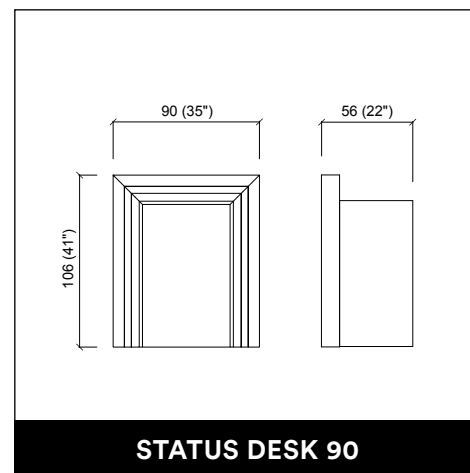

DUOBERT

ULTRAWASH Q CHROME BASIC

STATUS DESK 90