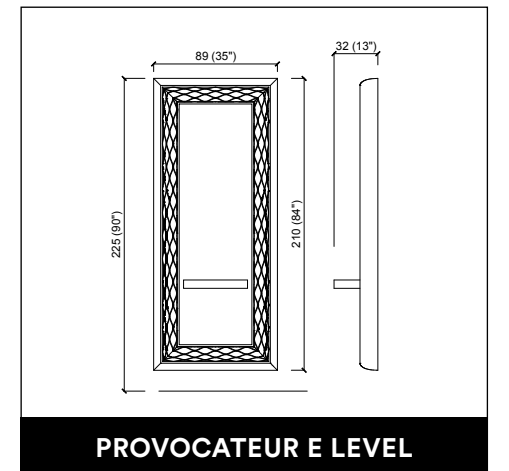

MADISON INFINITE 2P

U-SHAPE MAKE UP

PANDORA WALL / WALL LED

VENUS E LEVEL

PROVOCATEUR E LEVEL

TWIST

CREUSA ROTO

CREUSA PARROT