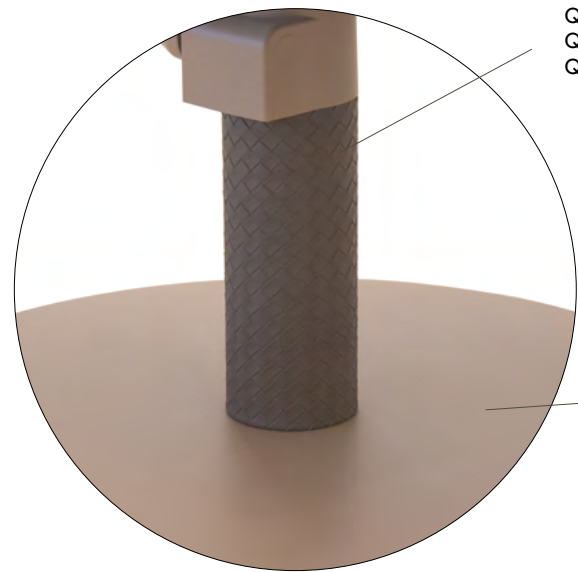

QL CUOIO

QL MUD

VIDEO

QL CLUST

Styling chair with hydraulic lockable pump, QL base.

QL colors and all vinyl colors available

~~€ 1.410,00~~ **€ 987,00**

-30%