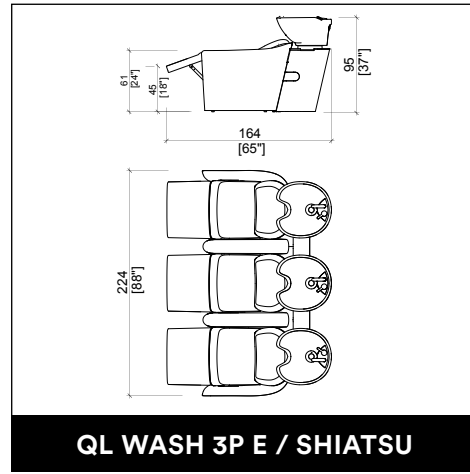

OPTIONAL:

Vacuum cleaner.

~~€ 590,00~~ € 413,00

QL WASH 2P E / SHIATSU

QL WASH 3P E / SHIATSU

QL ILOT 4P

DORIAN PARROT

PRIVACY FAUBOURG 1P E/SHIATSU