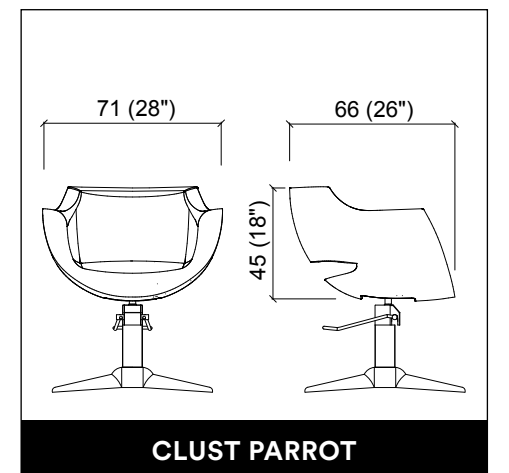

PROVOCATEUR E LEVEL

MONOBERT WALL

CLUST PARROT