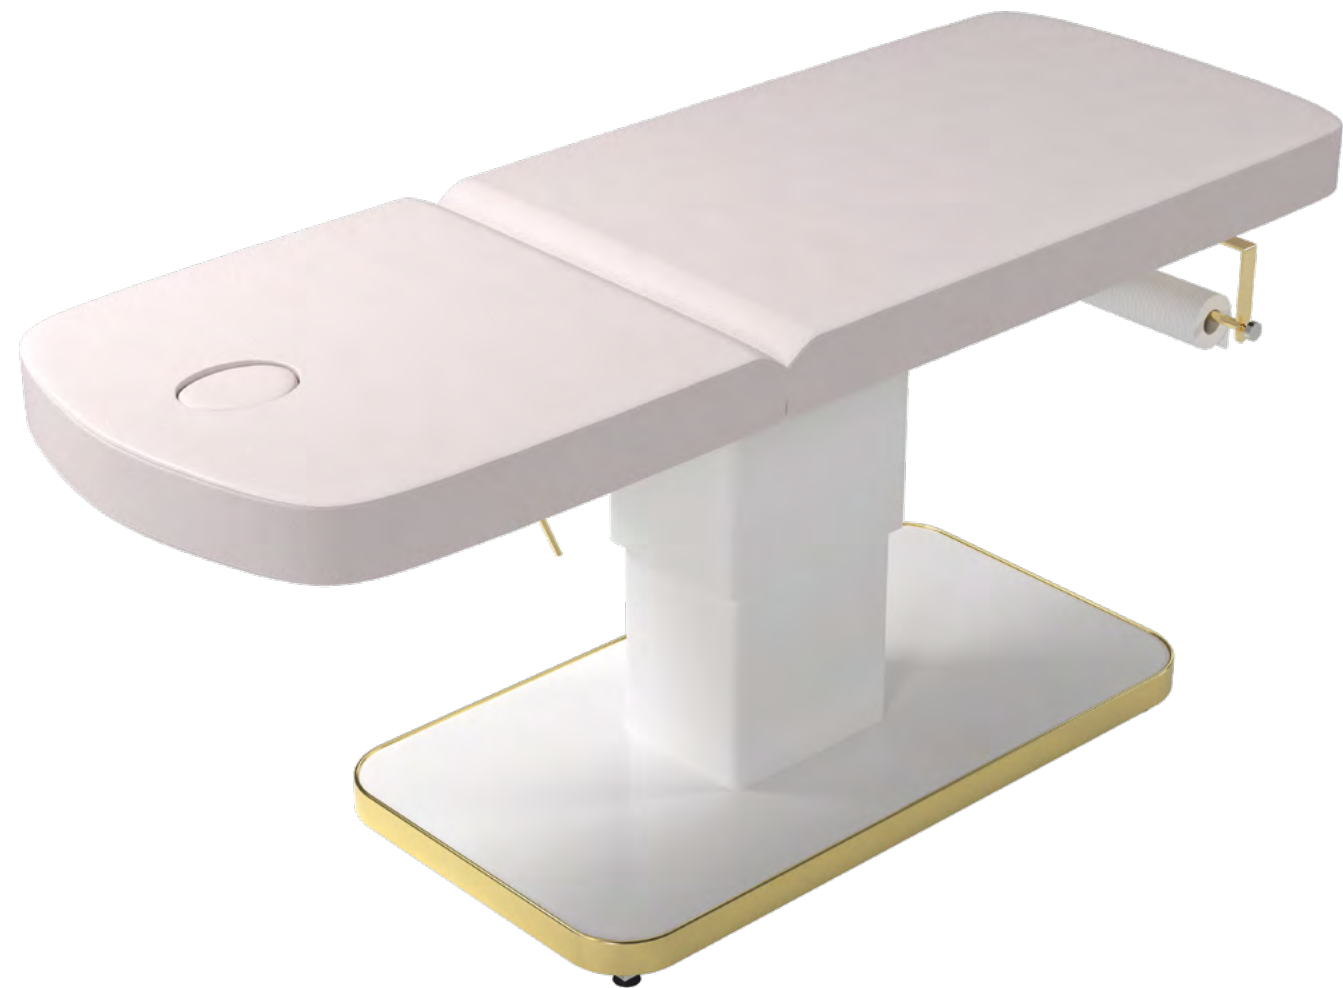

Single sided mirror movable.
Gold or glossy black frame.

~~€ 398,00~~ **€ 278,00**

spalogenic

the architecture of wellness

FLEX

Massage SPA bed for body and face treatments. Equipped with 3 motors for adjustable height, backrest and legs. Integrated adjustable armrests and headrest with face-hole.

All vinyl colors available

~~€ 6.757,00~~

€ 4.730,00

-30%

XELY

-30%

Massage and SPA Body/Facial Treatment Bed.
Integrated paper roll holder and adjustable face cradle.

Black or chrome finish

~~€ 4.981,00~~ € 3.486,00

Gold finish

~~€ 5.211,00~~ € 3.648,00

PROMO 2026/27

PROMO 2026/27

-30%

HYDROCART

Pedicure station, fixed backrest - "pipeless"
hydro-massage system.