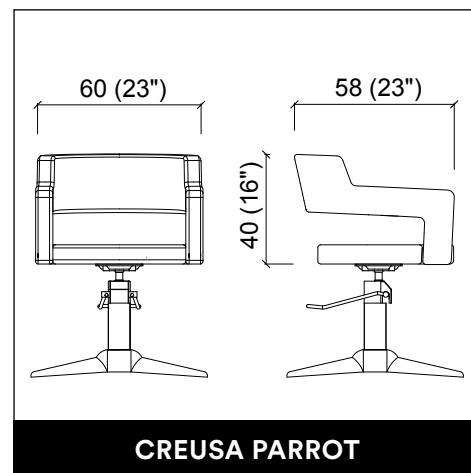

MADISON INFINITE 2P

U-SHAPE MAKE UP

PANDORA WALL / WALL LED

VENUS E LEVEL

PROVOCATEUR E LEVEL

TWIST

CREUSA ROTO

CREUSA PARROT