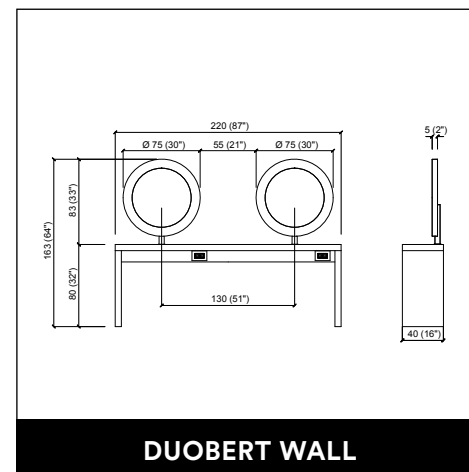

MONOBERT WALL

WASHLOUNGE JUBILEE BASIC

WASHLOUNGE JUBILEE E / SHIATSU

AUREOLE ROTO

DUOBERT

DUOBERT WALL

STATUS DESK 150

AUREOLE PARROT