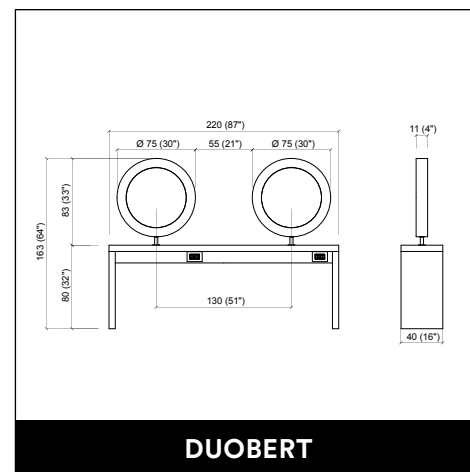

MONOBERT WALL

WASHLOUNGE JUBILEE BASIC

WASHLOUNGE JUBILEE E / SHIATSU

AUREOLE ROTO

DUOBERT

DUOBERT WALL

STATUS DESK 150

AUREOLE PARROT