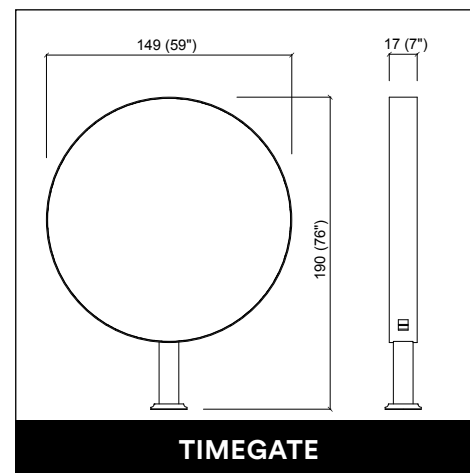

MADISON INFINITE 2P

U-SHAPE MAKE UP

PANDORA WALL / WALL LED

VENUS E LEVEL

PROVOCATEUR E LEVEL

TWIST

CREUSA ROTO

CREUSA PARROT