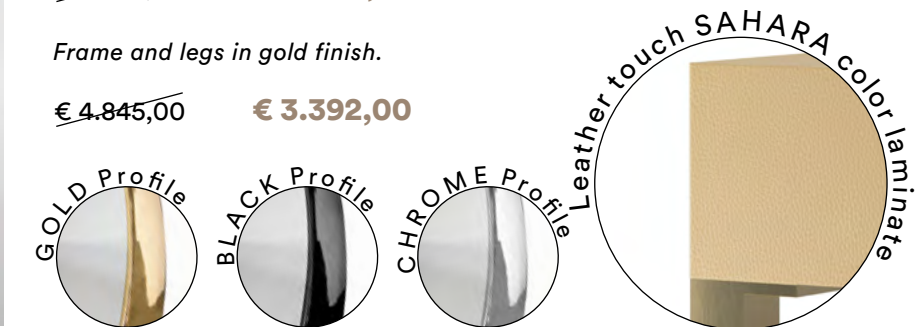

Glossy black or chromed finish frame and matt black or chromed finish legs.

~~€ 3.485,00~~ € 2.440,00

Frame and legs in gold finish.

~~€ 4.645,00~~ € 3.252,00

100x40x190 H cm

ILOT CARRÉ

-30%

Double central workstation with integrated sockets.
6 cm shiny black or gold color or chromed mirror frame.
Black mat or gold color metal PVD, top shelf melamine.

Glossy black or chromed finish frame and matt black or chromed finish legs.

~~€ 2.635,00~~ € 1.845,00

Frame and legs in gold finish.

~~€ 3.275,00~~ € 2.293,00

220x40x190 H cm

ILOT CARRÉ 4P

-30%

4 seater central workstation with integrated sockets.
6 cm shiny black or gold color or chromed mirror frame.
Black mat or gold color metal PVD, top shelf melamine.

Glossy black or chromed finish frame and matt black or chromed finish legs.

~~€ 4.205,00~~ € 2.944,00

Frame and legs in gold finish.

~~€ 4.845,00~~ € 3.392,00

-30%

35x38x77 H cm

CONSOLLE SERVICE

Wooden cabinet for CONSOLLE workstation.