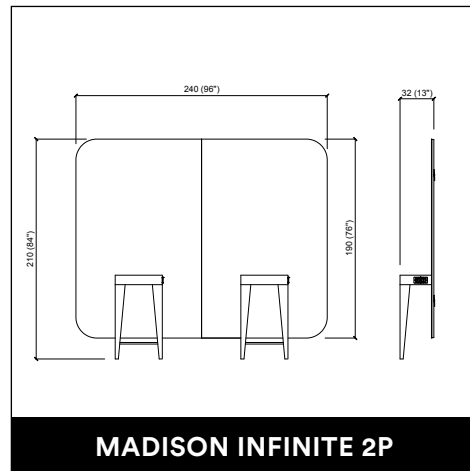

MADISON INFINITE 2P

U-SHAPE MAKE UP

PANDORA WALL / WALL LED

VENUS E LEVEL

PROVOCATEUR E LEVEL

TWIST

CREUSA ROTO

CREUSA PARROT