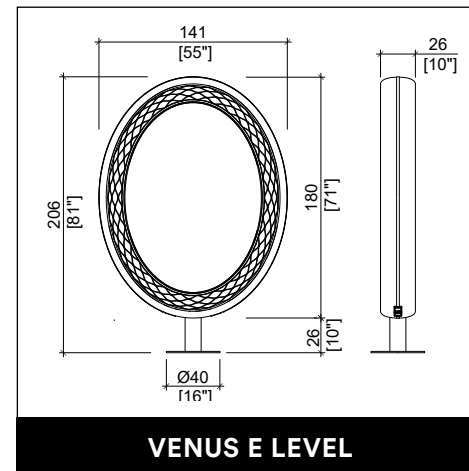

MADISON INFINITE 2P

U-SHAPE MAKE UP

PANDORA WALL / WALL LED

VENUS E LEVEL

PROVOCATEUR E LEVEL

TWIST

CREUSA ROTO

CREUSA PARROT