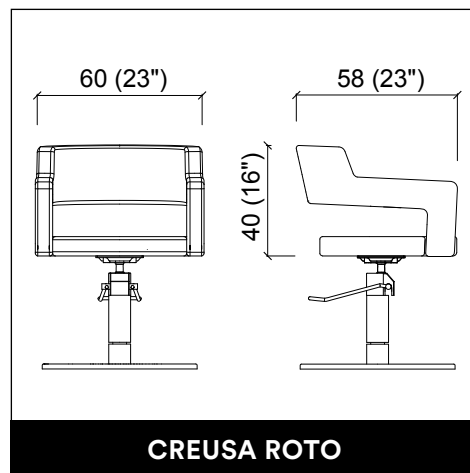

MADISON INFINITE 2P

U-SHAPE MAKE UP

PANDORA WALL / WALL LED

VENUS E LEVEL

PROVOCATEUR E LEVEL

TWIST

CREUSA ROTO

CREUSA PARROT