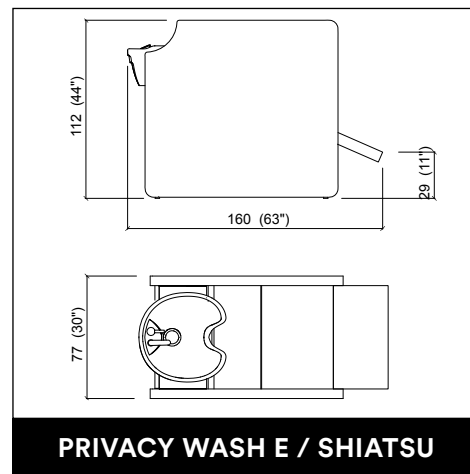

**AUREOLE ROTO**

**DUOBERT**

**DUOBERT WALL**

**STATUS DESK 150**

**AUREOLE PARROT**

**PRIVACY WASH E / SHIATSU**

**PRIVACY WASH 2P E / SHIATSU**

**STATUS DESK 90**