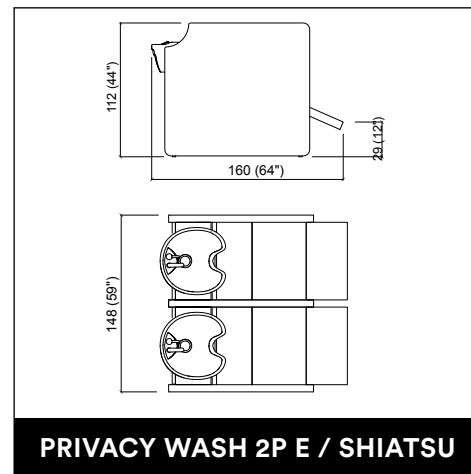

**AUREOLE ROTO**

**DUOBERT**

**DUOBERT WALL**

**STATUS DESK 150**

**AUREOLE PARROT**

**PRIVACY WASH E / SHIATSU**

**PRIVACY WASH 2P E / SHIATSU**

**STATUS DESK 90**