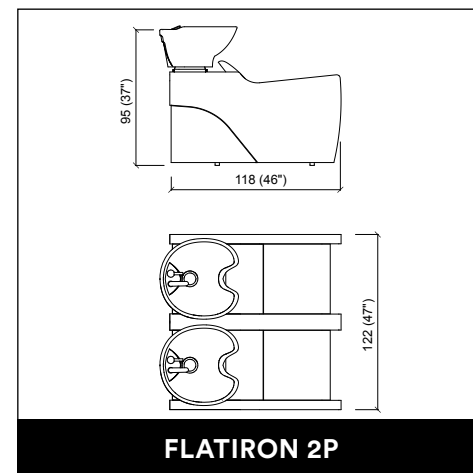

FLATIRON 3P E / SHIATSU

ECO

FLATIRON 2P