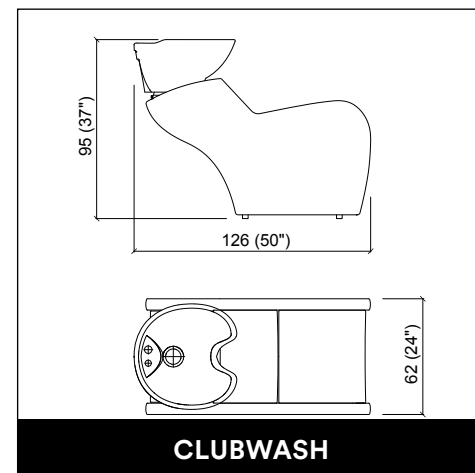

PEGGYSUE STOREST

PEGGYSUE MOVIBILE STOREST

OLMA PARROT

CLUBWASH