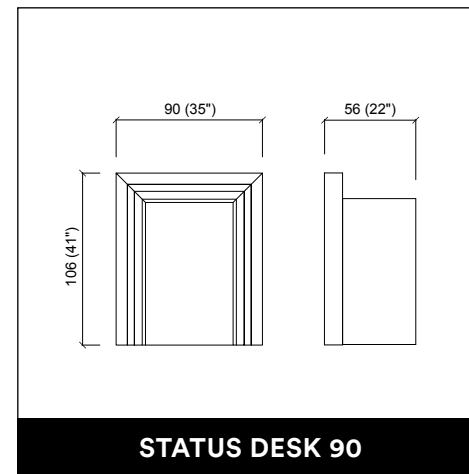

**AUREOLE ROTO**

**DUOBERT**

**DUOBERT WALL**

**STATUS DESK 150**

**AUREOLE PARROT**

**PRIVACY WASH E / SHIATSU**

**PRIVACY WASH 2P E / SHIATSU**

**STATUS DESK 90**