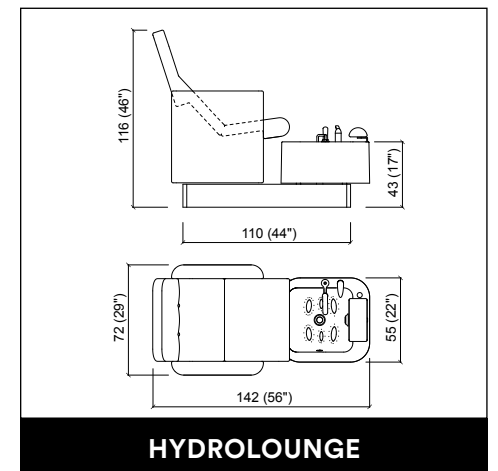

GOLDEN GUY

ICART

GARI

XELY

HYDRO CART

HYDRO LOUNGE

OPZIONI COLORE

SKAI