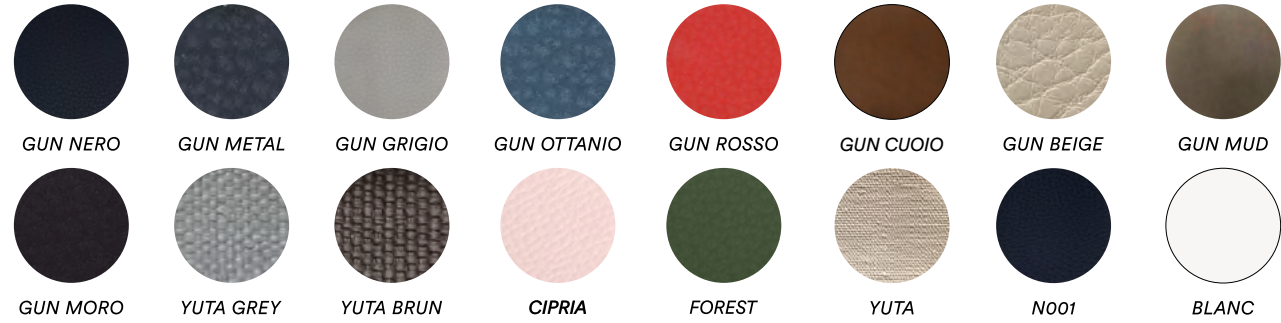

OPZIONI COLORE

SKAI

CAT A