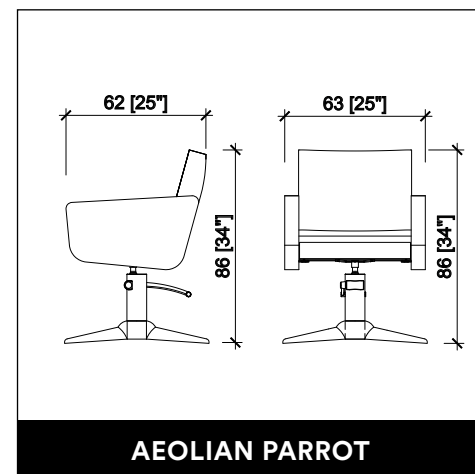

H DESK

OBLONGATE PIPE LED

AEOLIAN PARROT