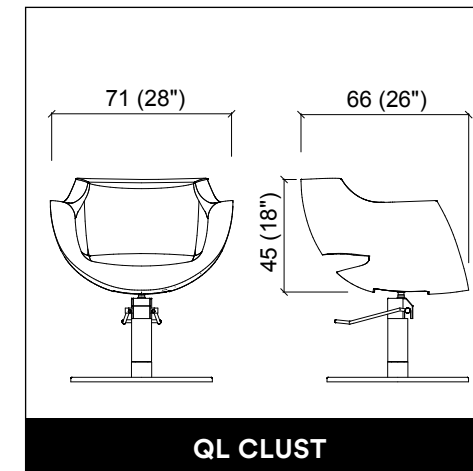

CASUAL GRANDEUR CENTRAL

PRIVACY FAUBOURG 1P E/SHIATSU

QL CLUST