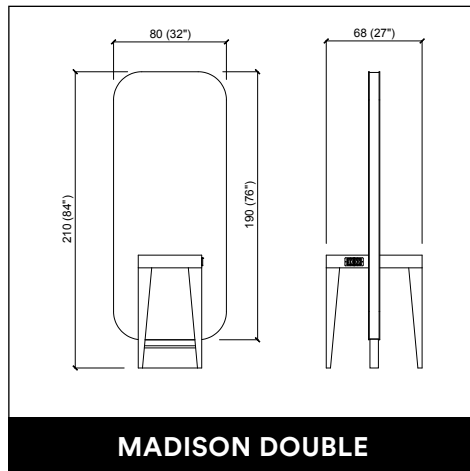

MUUMUU ECO E / SHIATSU

PANDORA / PANDORA LED

MADISON DOUBLE

MADISON INFINITE 2P

U-SHAPE MAKE UP

PANDORA WALL / WALL LED

VENUS E LEVEL

PROVOCATEUR E LEVEL