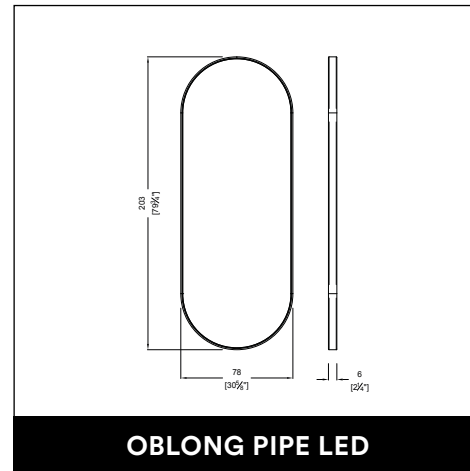

GOLDEN GATE PIPE LED WALL

OBLONGATE / OBLONGATE LED

OBLONGATE PIPE LED

BLUESCHAIR MAKE UP

BETELGEUSE ISLAND 2P

BETELGEUSE ISLAND 4P

OBLONG / OBLONG LED

OBLONG PIPE LED