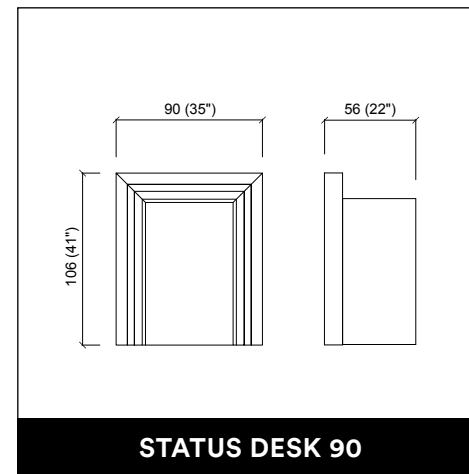

DUOBERT WALL

STATUS DESK 150

AUREOLE PARROT

PRIVACY WASH E / SHIATSU

PRIVACY WASH 2P E / SHIATSU

STATUS DESK 90

LENNY

BACKINBLACK