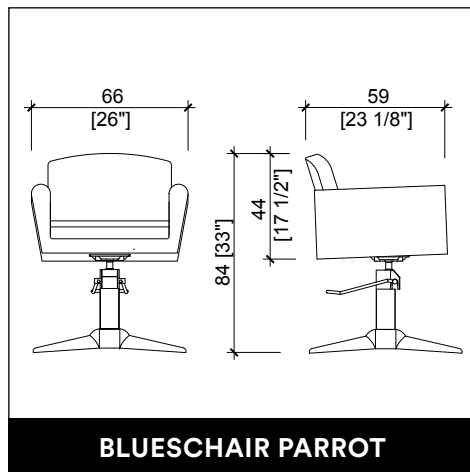

OBLONG / OBLONG LED

BIRKIN PARROT

BLUESCHAIR PARROT