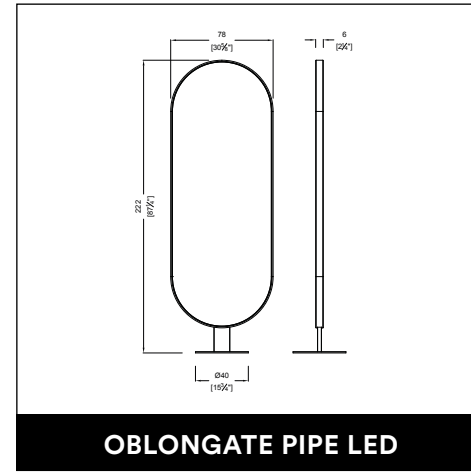

GOLDEN GATE PIPE LED WALL

OBLONGATE / OBLONGATE LED

OBLONGATE PIPE LED

BLUESCHAIR MAKE UP

BETELGEUSE ISLAND 2P

BETELGEUSE ISLAND 4P

OBLONG / OBLONG LED

OBLONG PIPE LED