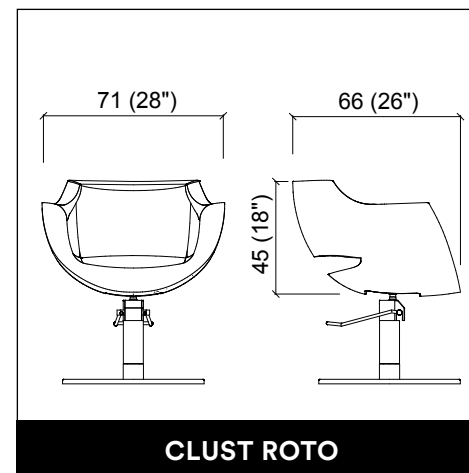

TWIST

CREUSA ROTO

CREUSA PARROT

TIMEGATE

CLUST ROTO

CLUST PARROT

CELEBRITY PRIME E / SHIATSU

CELEBRITY PRIME SOFA 2P E / SHIATSU