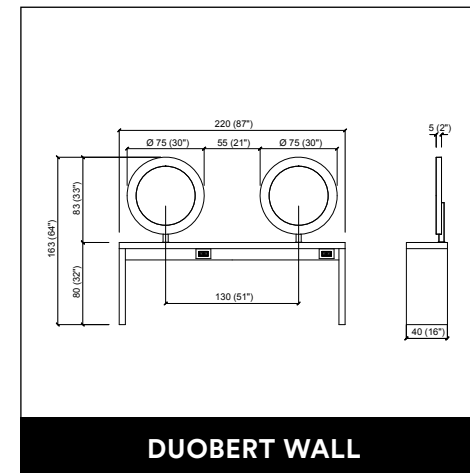

DUOBERT WALL

STATUS DESK 150

AUREOLE PARROT

PRIVACY WASH E / SHIATSU

PRIVACY WASH 2P E / SHIATSU

STATUS DESK 90

LENNY

BACKINBLACK