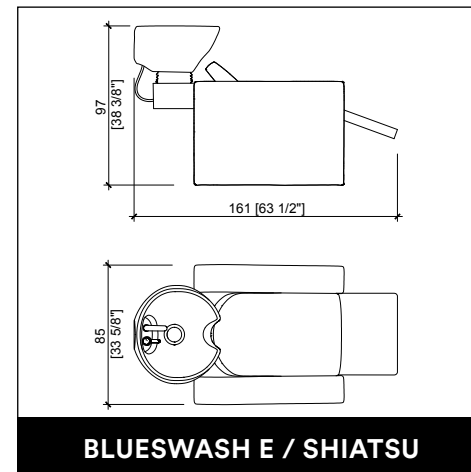

BLUESCHAIR ROTO

ULTRAWASH BLACK E / SHIATSU

BLUESWASH E / SHIATSU