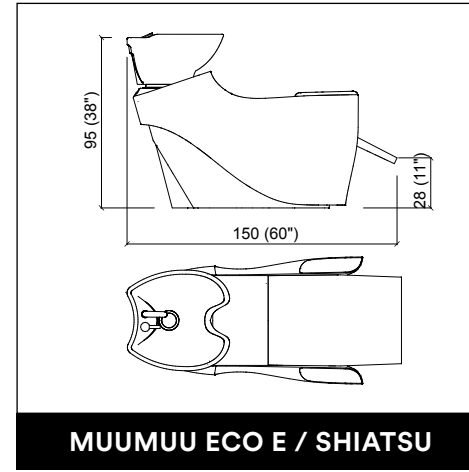

MUUMUU ECO E / SHIATSU

PANDORA / PANDORA LED

MADISON DOUBLE

MADISON INFINITE 2P

U-SHAPE MAKE UP

PANDORA WALL / WALL LED

VENUS E LEVEL

PROVOCATEUR E LEVEL