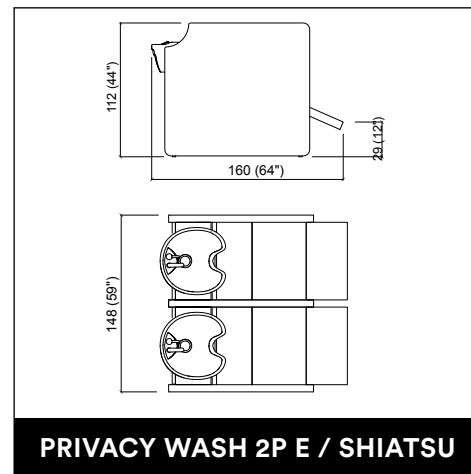

DUOBERT WALL

STATUS DESK 150

AUREOLE PARROT

PRIVACY WASH E / SHIATSU

PRIVACY WASH 2P E / SHIATSU

STATUS DESK 90

LENNY

BACKINBLACK