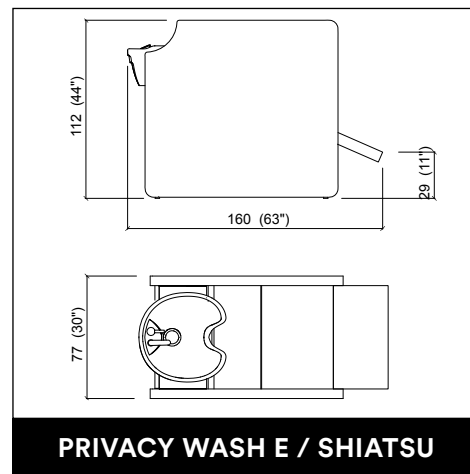

DUOBERT WALL

STATUS DESK 150

AUREOLE PARROT

PRIVACY WASH E / SHIATSU

PRIVACY WASH 2P E / SHIATSU

STATUS DESK 90

LENNY

BACKINBLACK