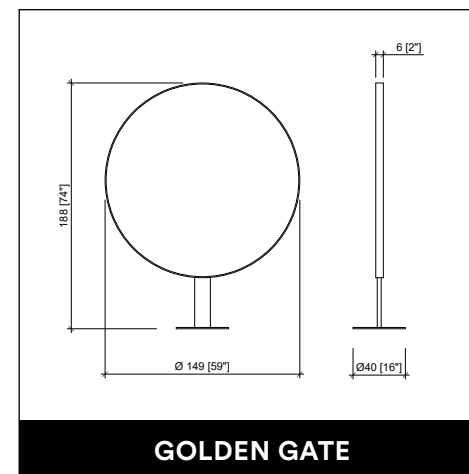

IONIANWASH 2P E / SHIATSU

BLUESCHAIR MAKE UP

GOLDEN GATE