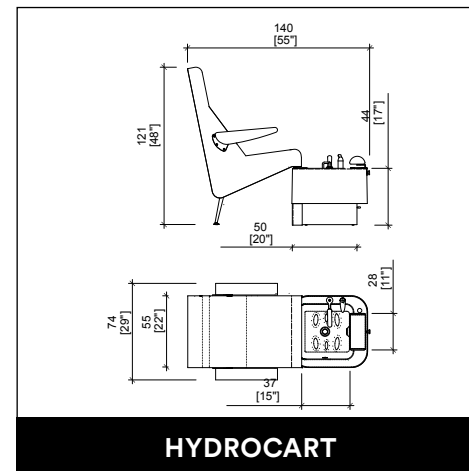

GOLDEN GUY

ICART

GARI

XELY

HYDRO CART

HYDRO LOUNGE

OPZIONI COLORE

SKAI