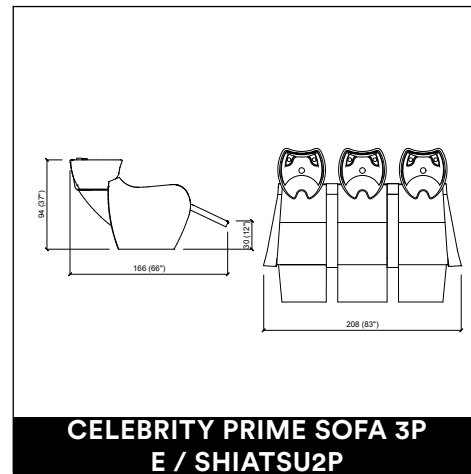

TWIST

CREUSA ROTO

CREUSA PARROT

TIMEGATE

CLUST ROTO

CLUST PARROT

CELEBRITY PRIME E / SHIATSU

CELEBRITY PRIME SOFA 2P E / SHIATSU