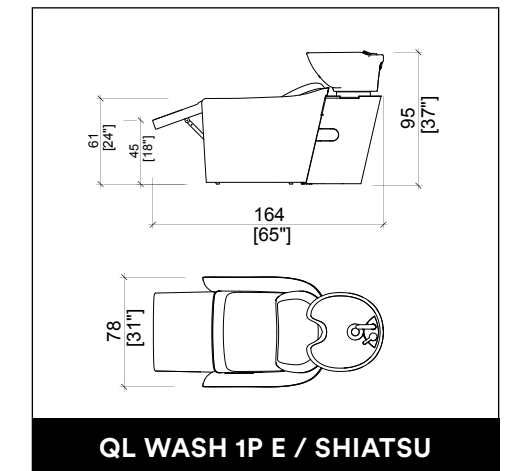

CASUAL GRANDEUR WALL

PRIVACY FAUBOURG 2P E/SHIATSU

QL WASH 1P E / SHIATSU