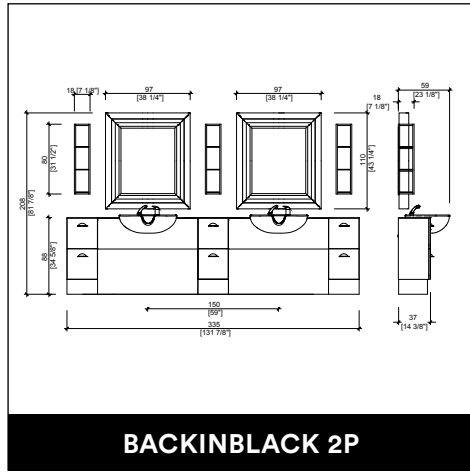

DUOBERT WALL

STATUS DESK 150

AUREOLE PARROT

PRIVACY WASH E / SHIATSU

PRIVACY WASH 2P E / SHIATSU

STATUS DESK 90

LENNY

BACKINBLACK