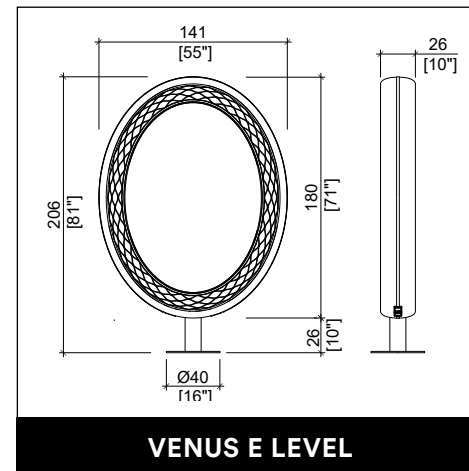

MUUMUU ECO E / SHIATSU

PANDORA / PANDORA LED

MADISON DOUBLE

MADISON INFINITE 2P

U-SHAPE MAKE UP

PANDORA WALL / WALL LED

VENUS E LEVEL

PROVOCATEUR E LEVEL