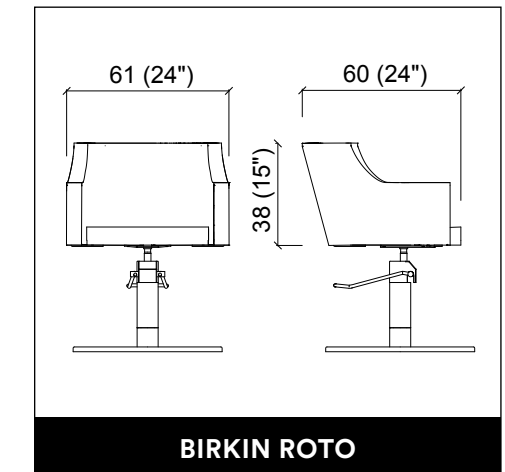

IONIANWASH

JADESK

BIRKIN ROTO