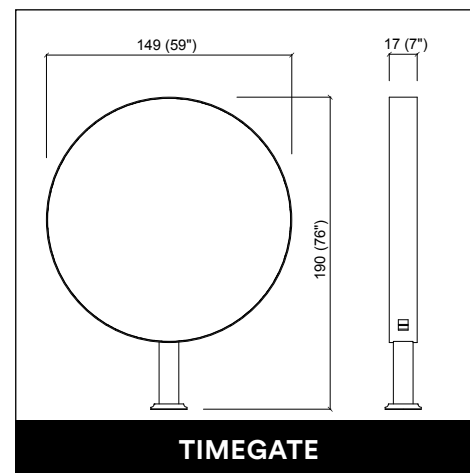

PANDORA WALL / WALL LED

PRIVACY WASH 3P E / SHIATSU

TIMEGATE