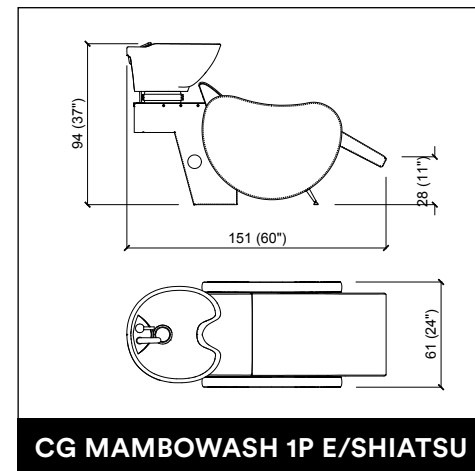

ACQUAREST

QL ILOT 4P

CG MAMBOWASH 1P E/SHIATSU