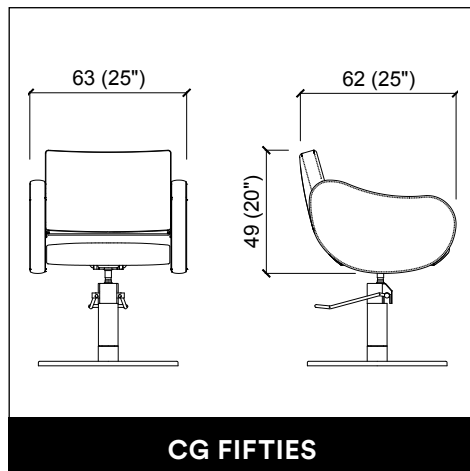

NEBULA

QL WASH 2P E / SHIATSU

CG FIFTIES