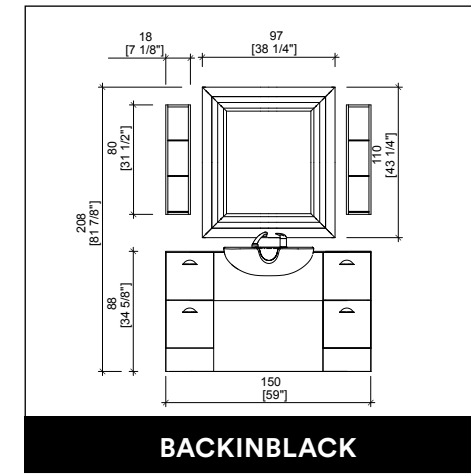

DUOBERT WALL

STATUS DESK 150

AUREOLE PARROT

PRIVACY WASH E / SHIATSU

PRIVACY WASH 2P E / SHIATSU

STATUS DESK 90

LENNY

BACKINBLACK