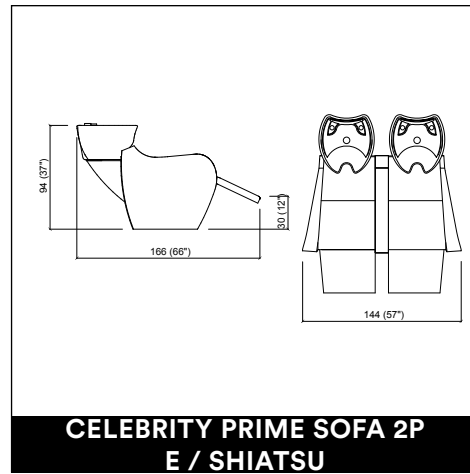

TWIST

CREUSA ROTO

CREUSA PARROT

TIMEGATE

CLUST ROTO

CLUST PARROT

CELEBRITY PRIME E / SHIATSU

CELEBRITY PRIME SOFA 2P E / SHIATSU