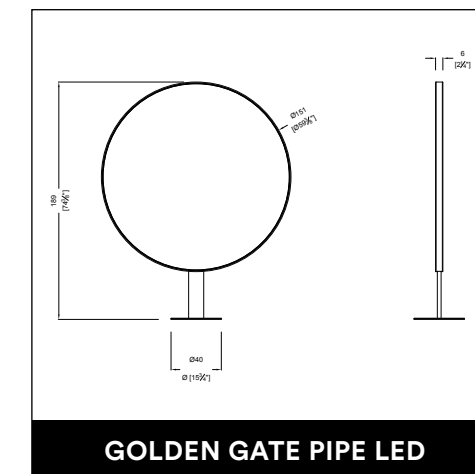

IONIANWASH 3P E / SHIATSU

BETELGEUSE ISLAND 4P

GOLDEN GATE PIPE LED