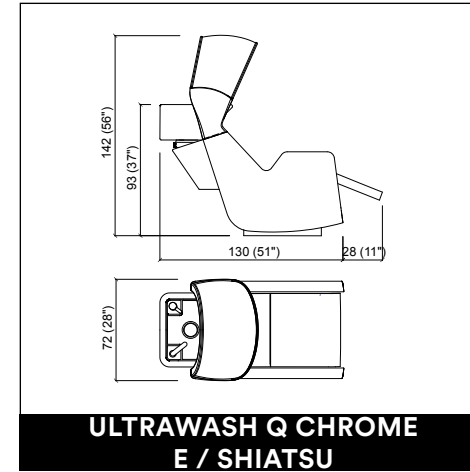

ULTRAWASH Q CHROME E / SHIATSU