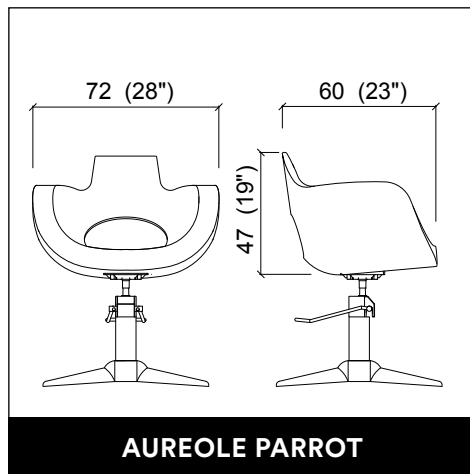

DUOBERT WALL

STATUS DESK 150

AUREOLE PARROT

PRIVACY WASH E / SHIATSU

PRIVACY WASH 2P E / SHIATSU

STATUS DESK 90

LENNY

BACKINBLACK