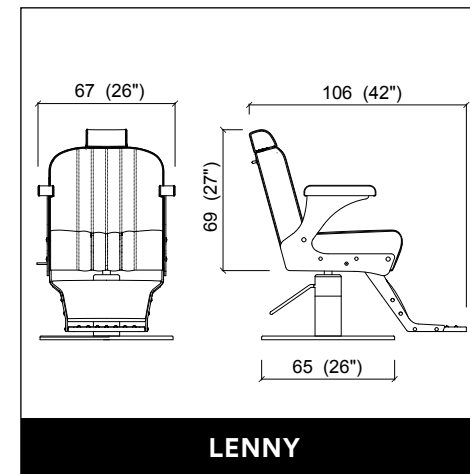

DUOBERT WALL

STATUS DESK 150

AUREOLE PARROT

PRIVACY WASH E / SHIATSU

PRIVACY WASH 2P E / SHIATSU

STATUS DESK 90

LENNY

BACKINBLACK