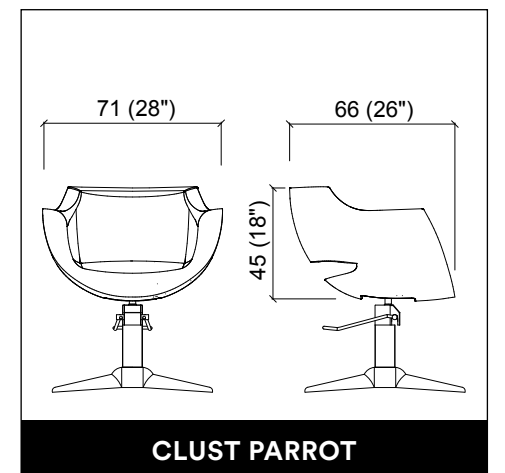

TWIST

CREUSA ROTO

CREUSA PARROT

TIMEGATE

CLUST ROTO

CLUST PARROT

CELEBRITY PRIME E / SHIATSU

CELEBRITY PRIME SOFA 2P E / SHIATSU