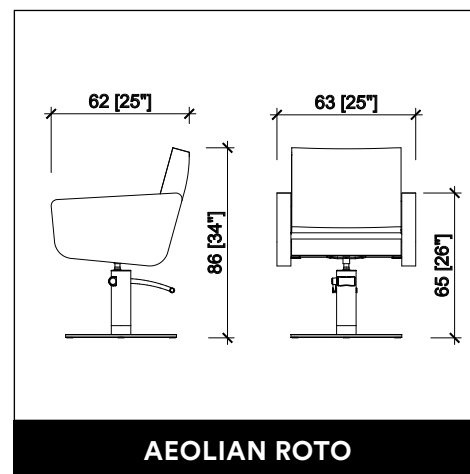

ILOT SERVICE

OBLONGATE / OBLONGATE LED

AEOLIAN ROTO