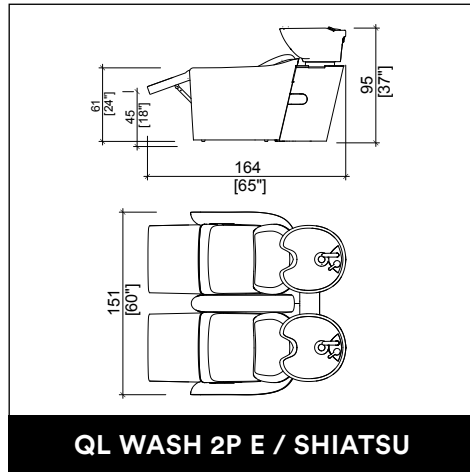

CG MAMBOWASH 1P E/SHIATSU

GRANDESK

QL CLUST

QL WASH 1P E / SHIATSU

QL WASH 2P E / SHIATSU

QL WASH 3P E / SHIATSU

QL ILOT 4P

DORIAN PARROT